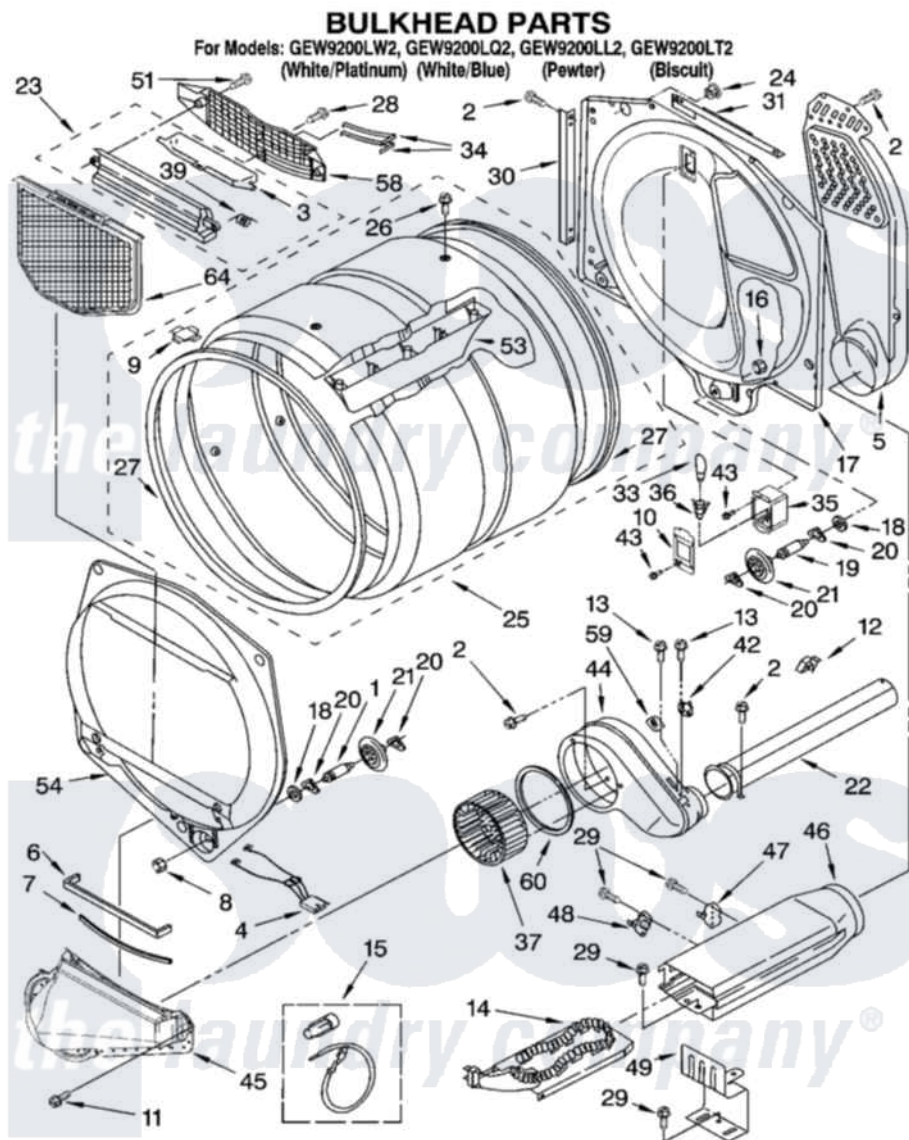

Whirlpool GEW9200LL2 03 - BULKHEAD PARTS

8180467

5

Whirlpool [Residential Whirlpool GEW9200LL2 Dryer Parts](#) Parts Diagram 03 - BULKHEAD PARTS

[Click on the part number to view part](#)

Item	Original Part Number	Replaced By	Status	Part Description
1	3399508	W10359271		Shaft, Drum Roller Threads
2	3390647	488729		Screw
3	3394984	8563758		Door, Lint Screen
4	3406653			Harness, Sensor
5	697354	3387911		Duct-Air
6	697813			Seal, Outlet Housing
7	697814	697813		Seal, Outlet Housing
8	3359452			Nut, Lock
9	8066086			Plug, Drum Hole
10	3402841	8532165		Lens, Drum Light
11	359625	487240		Screw, For Mtg. Service Capacitor
12	3388229			Retainer, Toe Panel
13	3390646	W10139210		Screw, 8-18 X 5/16
14	3387747			Element, Heater
15	279457			Wire Kit, Terminal
16	3387709			Nut, 3/8-16