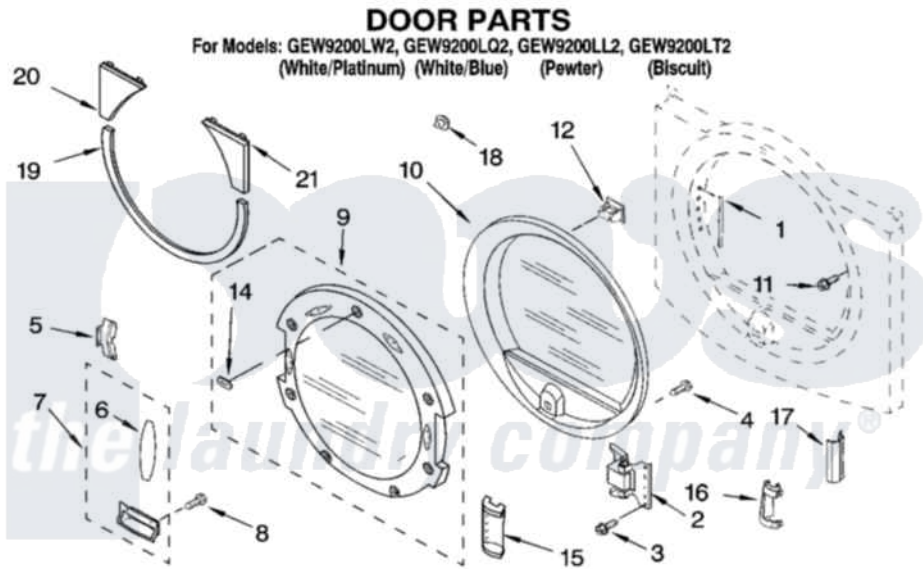

Whirlpool GEW9200LL2 04 - DOOR PARTS

8180467

7

Whirlpool [Residential Whirlpool GEW9200LL2 Dryer Parts](#) Parts Diagram 04 - DOOR PARTS
 Click on the part number to view part

Item	Original Part Number	Replaced By	Status	Part Description
1	8563855			Label, Hinge Hole
2	8559709	280200		Hinge
3	342043	486146		Screw
4	9742177			Screw, 8-18 X .625
5	8529539			Bracket, Handle
6	8529930			Pad, Door Handle
7	8529932			Handle, Door Assembly
"	8529931			Handle, Door Assembly
"	3980077			Handle, Door Assembly
"	3979775			Handle, Door Assembly)
"	8559738			Handle, Door Assembly Handle, Door Assembly
"	8559736			Handle, Door Assembly Handle, Door Assembly
"	8559742			Handle, Door Assembly Handle, Door Assembly
"	8559740			Handle, Door Assembly Handle, Door Assembly