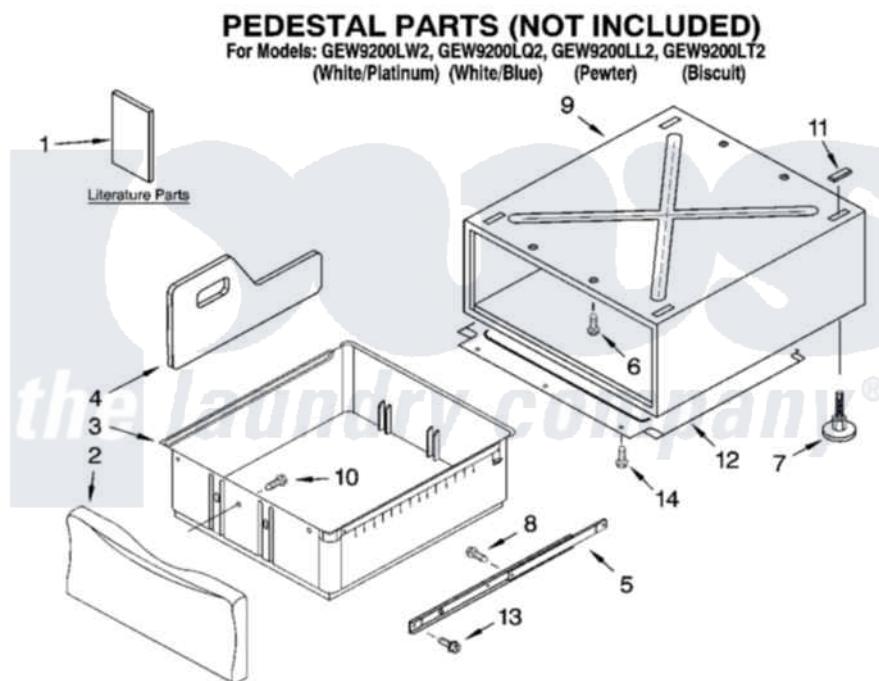

**Whirlpool GEW9200LL2 05 - PEDESTAL PARTS (NOT INCLUDED),  
OPTIONAL PARTS (NOT INCLUDED)**

Whirlpool [Residential Whirlpool GEW9200LL2 Dryer Parts](#) Parts Diagram 05 - PEDESTAL PARTS (NOT INCLUDED),  
OPTIONAL PARTS (NOT INCLUDED)  
[Click on the part number to view part](#)

Item	Original Part Number	Replaced By	Status	Part Description
1	LIT8537141		Not Available	Literature Parts (Installation Instructions)
"	LIT8537342		Not Available	Literature Parts (Parts List)
2	8537870	<a href="#">8538014</a>		Drawer Front Assembly
"	8537871	<a href="#">8538015</a>		Drawer Front Assembly
"	8537872	<a href="#">8538016</a>		Drawer Front Assembly
"	8537908	<a href="#">8538017</a>		Drawer Front Assembly
"	8537931	<a href="#">8538018</a>		Drawer Front Assembly
3	<a href="#">8537883</a>			Drawer Bin
"	<a href="#">8537934</a>			Drawer Bin
4	8537875	<a href="#">280123</a>		Divider
"	8537935	<a href="#">285974</a>		Divider
5	8537850	<a href="#">8578394</a>		Slide Assembly
6	<a href="#">3400111</a>			Screw, 12-14 X 5/8
7	8537852	<a href="#">8563585</a>		Leveling Foot And Nut