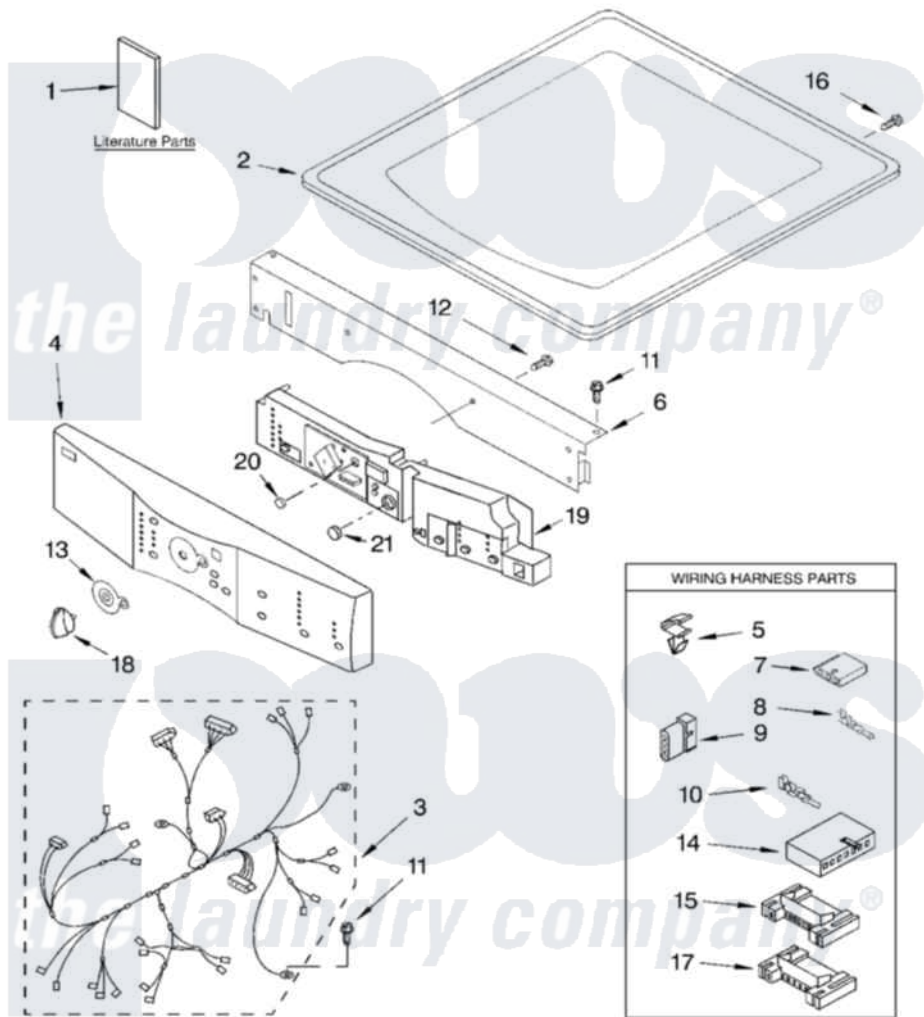

Whirlpool GEW9200LQ1 01 - TOP AND CONSOLE PARTS

TOP AND CONSOLE PARTS

For Models: GEW9200LW1, GEW9200LQ1, GEW9200LL1, GEW9200LT1
(White/Platinum) (White/Blue) (Pewter) (Biscuit)

Electric Dryer

05-03 Printed in U.S.A. (djc)

1

Part No. 8180003 Rev. A

Whirlpool Residential Whirlpool GEW9200LQ1 Dryer Parts Parts Diagram 01 - TOP AND CONSOLE PARTS

Click on the part number to view part

Item	Original Part Number	Replaced By	Status	Part Description
1	LIT8542740		Not Available	Literature Parts (Use & Care Guide)
"	LIT8541833		Not Available	Literature Parts (Tech Sheet)
2	8519251	W10117263		Top
"	3980096	3980357		Top
"	8519252	3979307		Top
3	8529983	8576530		Harness, Main
4	8530587			Panel, Console
"	8530588			Panel, Console
"	3980188			Panel, Console
"	3979788		Not Available	Panel, Console (Biscuit)
5	3394427			Clip-Harness
6	8519271			Bracket, Console
7	353424			Plug, Terminal
8	94614			Terminal
9	3936144			Do-It-Yourself Repair Manuals
10	94613	596797		Terminal

11	3390647	488729	Screw
12	488886	488787	Screw
13	8519406		Bezel, Cycle
14	3936150		Connector, 7-Circuit
15	3395683		Receptacle, Multi-Terminal
16	8281225		Screw, 8-18 X 1/2
17	2203186		Connector, 5-Circuit
18	46197020472	8181859	Knob, Control
"	46197020471	8181881	Knob, Control
"	46197020742	8182050	Knob, Control
"	46197020741	8182049	Knob, Control
19	8530589		User Interface
"	8530590		User Interface
"	3980189		User Interface
"	3979789		User Interface
20	8530591		Button, Start
21	8530592		Button, Pause/Cancel