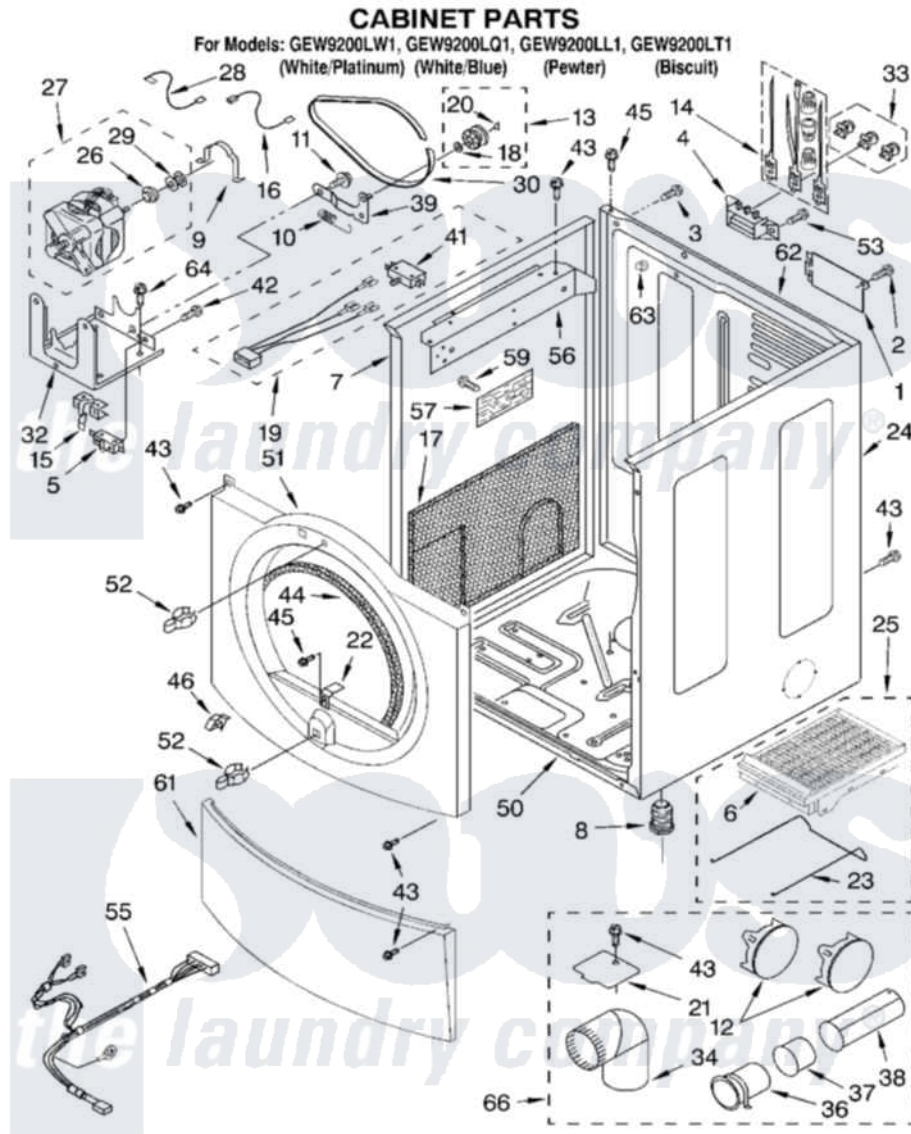

# Whirlpool GEW9200LQ1 02 - CABINET PARTS

8180003

3

Whirlpool Residential Whirlpool GEW9200LQ1 Dryer Parts Parts Diagram 02 - CABINET PARTS  
Click on the part number to view part

Item	Original Part Number	Replaced By	Status	Part Description
1	8317342	<a href="#">W10119283</a>		Cover, Terminal Block
2	3390814	<a href="#">90767</a>		Screw, 8A X 3/8 HeX Washer Head Tapping
3	697776	<a href="#">4331106</a>		Screw, No.10-32 X 7/16
4	<a href="#">3397659</a>			Block, Terminal
5	3394881	<a href="#">279782</a>		Switch-Lid
6	8521959	<a href="#">W10121663</a>		Dryer Rack
7	8519209	<a href="#">W10131287</a>		Panel
"	8519216	<a href="#">3980358</a>		Panel
"	8519210	<a href="#">W10131288</a>		Panel
8	3392100	<a href="#">49621</a>		Feet-Leveling
"	<a href="#">279810</a>			Foot-Optional
9	<a href="#">660658</a>			Clamp, Motor Mounting 343481 685441
10	<a href="#">3387374</a>			Spring, Idler
11	<a href="#">3389420</a>			Retainer-Idler 1/4-20 X 1/16
12	697750	<a href="#">W10470674</a>		Dryer Exhaust Kit