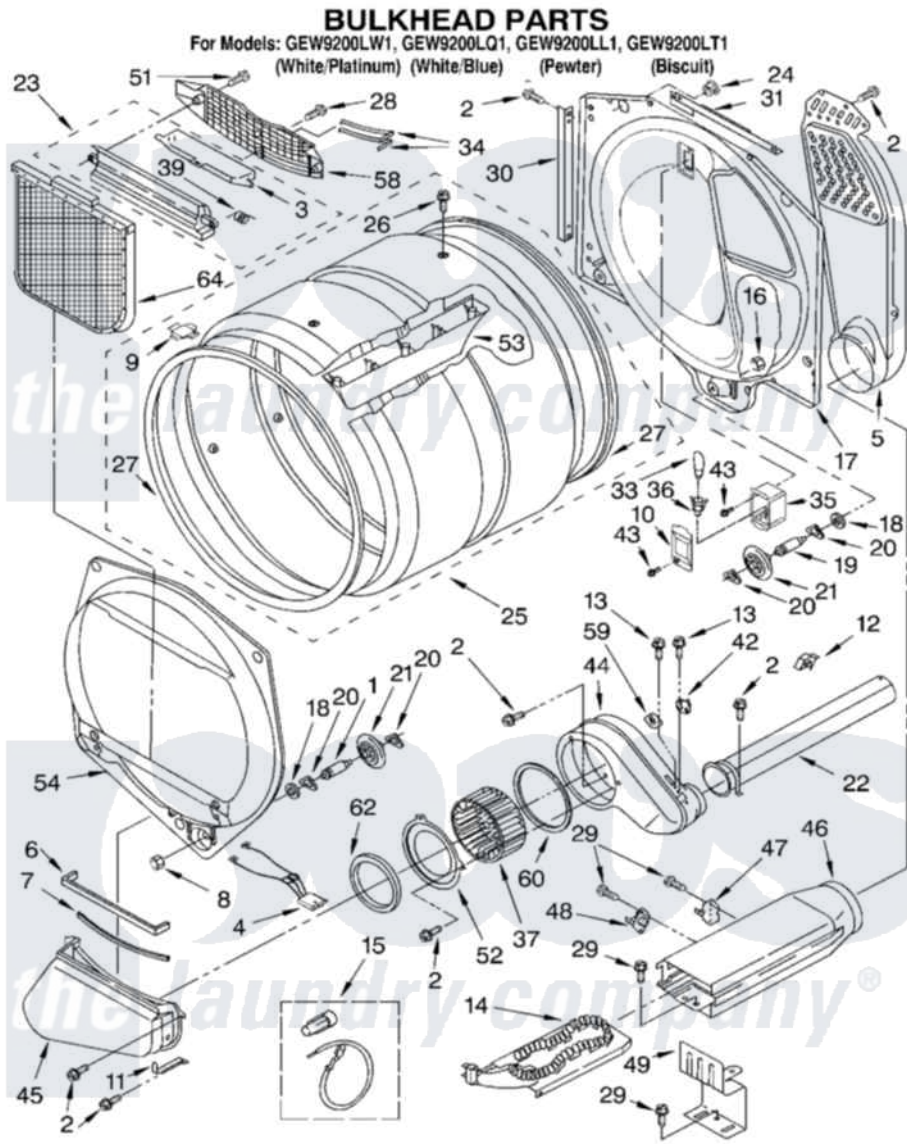

Whirlpool GEW9200LQ1 03 - BULKHEAD PARTS OPTIONAL PARTS (NOT INCLUDED)

8180003

5

Whirlpool Residential Whirlpool GEW9200LQ1 Dryer Parts Parts Diagram 03 - BULKHEAD PARTS OPTIONAL PARTS (NOT INCLUDED)

Click on the part number to view part

Item	Original Part Number	Replaced By	Status	Part Description
1	3399508	W10359271		Shaft, Drum Roller Threads
2	3390647	488729		Screw
3	3394984	8563758		Door, Lint Screen
4	3406653			Harness, Sensor
5	697354	3387911		Duct-Air
6	697813			Seal, Outlet Housing
7	697814	697813		Seal, Outlet Housing
8	3359452			Nut, Lock
9	8066086			Plug, Drum Hole
10	3402841	8532165		Lens, Drum Light
11	8529005		Not Available	Bracket, Lint Duct
12	3388229			Retainer, Toe Panel
13	3390646	W10139210		Screw, 8-18 X 5/16
14	3387747			Element, Heater
15	279457			Wire Kit, Terminal