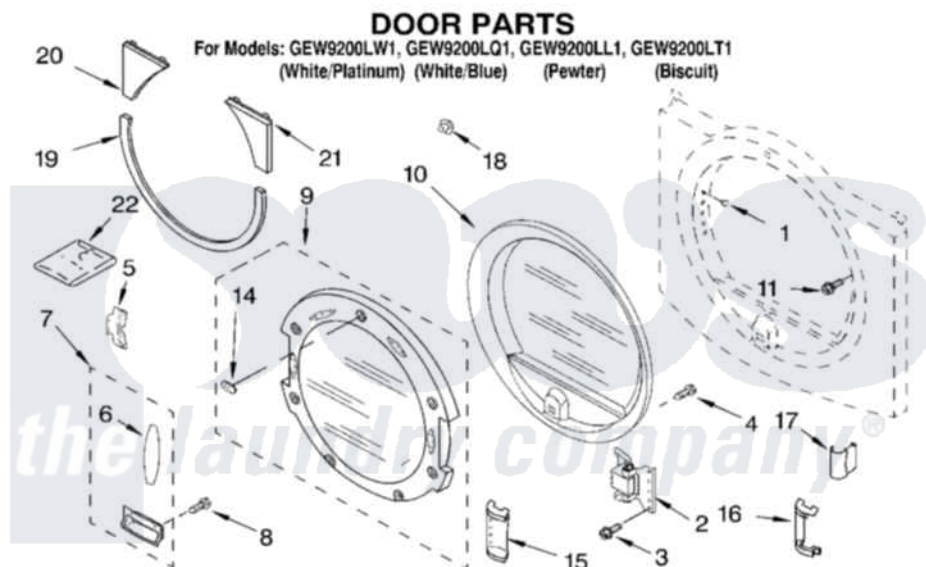

# Whirlpool GEW9200LQ1 04 - DOOR PARTS

8180003

7

Whirlpool [Residential Whirlpool GEW9200LQ1 Dryer Parts](#) Parts Diagram 04 - DOOR PARTS

[Click on the part number to view part](#)

Item	Original Part Number	Replaced By	Status	Part Description
1	<a href="#">3404413</a>			Plug, Hinge Hole
"	<a href="#">3404417</a>			Plug, Hole
"	<a href="#">3404415</a>			Plug, Hinge Hole
2	<a href="#">8519419</a>			Door Hinge Assembly
3	342043	<a href="#">486146</a>		Screw
4	<a href="#">9742177</a>			Screw, 8-18 X .625
5	<a href="#">8529539</a>			Bracket, Handle
6	<a href="#">8529930</a>			Pad, Door Handle
7	<a href="#">8529932</a>			Handle, Door Assembly
"	<a href="#">8529931</a>			Handle, Door Assembly
"	<a href="#">3980077</a>			Handle, Door Assembly
"	<a href="#">3979775</a>			Handle, Door Assembly )
"	<a href="#">8529934</a>			Handle, Door Assembly
"	<a href="#">8529933</a>			Handle, Door Assembly
"	<a href="#">3980210</a>			Handle, Door Assembly
"	<a href="#">3979776</a>			Handle, Door Assembly