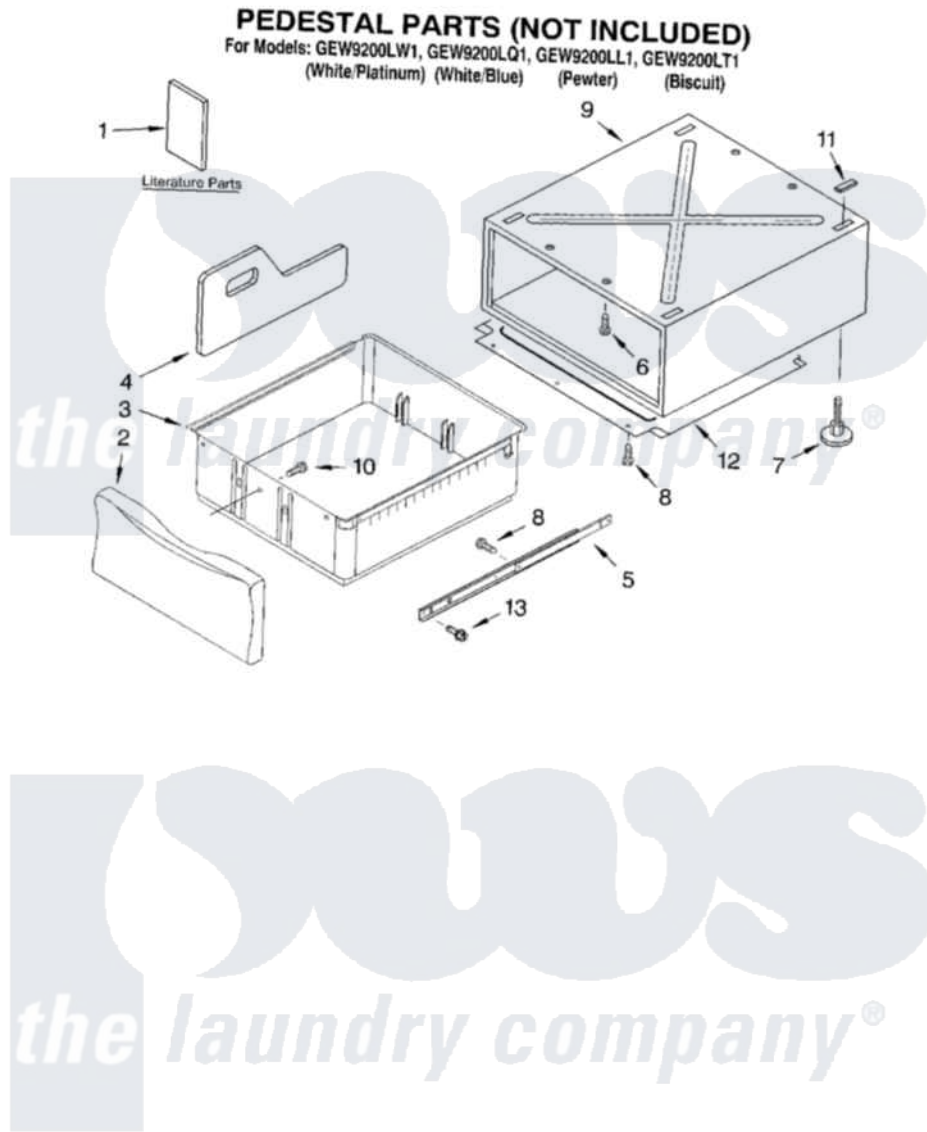

Whirlpool GEW9200LQ1 05 - PEDESTAL PARTS (NOT INCLUDED)

8

8180003

Whirlpool Residential Whirlpool GEW9200LQ1 Dryer Parts Parts Diagram 05 - PEDESTAL PARTS (NOT INCLUDED)
 Click on the part number to view part

Item	Original Part Number	Replaced By	Status	Part Description
1	LIT8537141		Not Available	Literature Parts (Installation Instructions)
"	LIT8537342		Not Available	Literature Parts (Parts List)
2	8537870	8538014		Drawer Front Assembly
"	8537871	8538015		Drawer Front Assembly
"	8537872	8538016		Drawer Front Assembly
"	8537908	8538017		Drawer Front Assembly
3	8537883			Drawer Bin
4	8537875	280123		Divider
5	8537850	8578394		Slide Assembly
6	3400111			Screw, 12-14 X 5/8
7	8537852	8563585		Leveling Foot And Nut
8	3400639	3388228		Screw, 8-18 X 1/32
9	N/A		Not Available	Cabinet (Not Serviced)
10	3400842			Screw, 8-18 X 1/2
11	8537863			Pad
12	8537853			Pan, Bottom