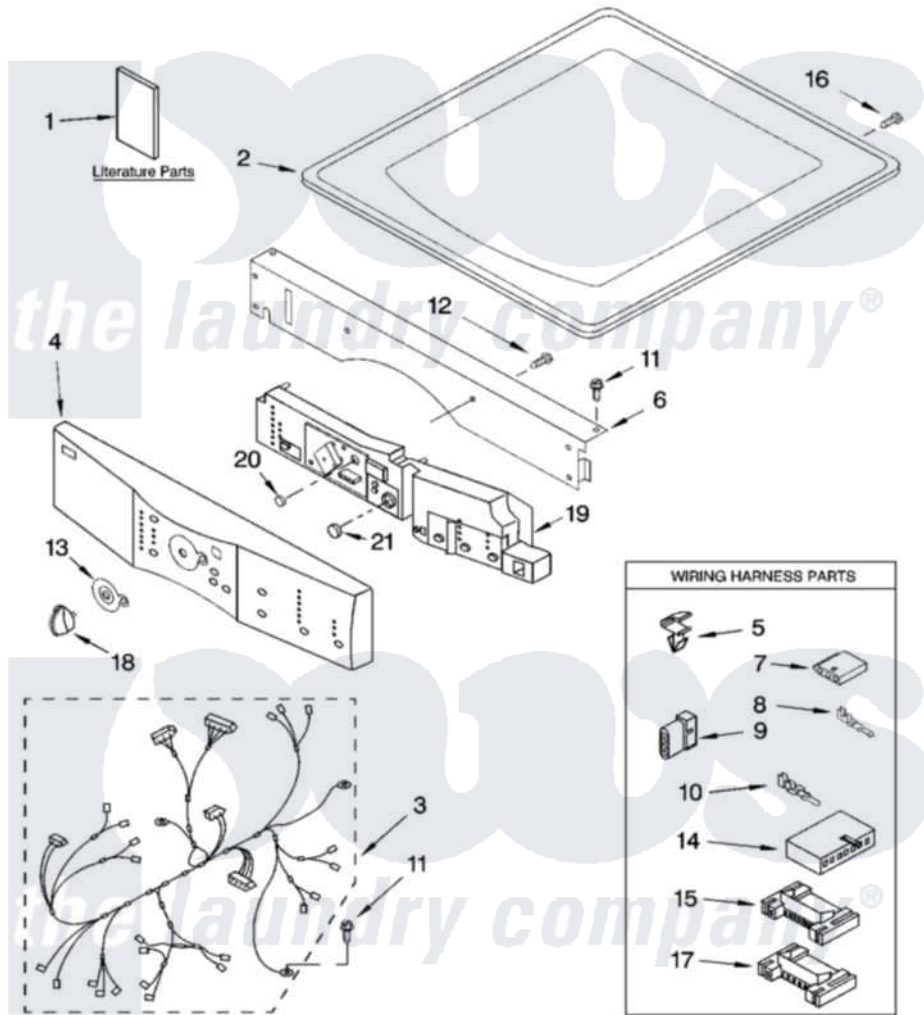

Whirlpool GEW9200LQ2 01 - TOP AND CONSOLE PARTS

TOP AND CONSOLE PARTS

For Models: GEW9200LW2, GEW9200LQ2, GEW9200LL2, GEW9200LT2
(White/Platinum) (White/Blue) (Pewter) (Biscuit)

Electric Dryer

6-04 Printed in U.S.A. (djc)

1

Part No. 8180467

Whirlpool [Residential Whirlpool GEW9200LQ2 Dryer Parts](#) Parts Diagram 01 - TOP AND CONSOLE PARTS
Click on the part number to view part

Item	Original Part Number	Replaced By	Status	Part Description
1	8533582		Not Available	Use & Care Guide
"	8541833		Not Available	Tech Sheet
2	8519251	W10117263		Top
"	3980096	3980357		Top
"	8519252	3979307		Top
3	8529983	8576530		Harness, Main
4	8530587			Panel, Console
"	8530588			Panel, Console
"	3980188			Panel, Console
"	3979788		Not Available	Panel, Console (Biscuit)
5	3394427			Clip-Harness
6	8519271			Bracket, Console
7	353424			Plug, Terminal
8	94614			Terminal
9	3936144			Do-It-Yourself Repair Manuals
10	94613	596797		Terminal

11	3390647	488729	Screw
12	488886	488787	Screw
13	8519406		Bezel, Cycle
14	3936150		Connector, 7-Circuit
15	3395683		Receptacle, Multi-Terminal
16	8281225		Screw, 8-18 X 1/2
17	2203186		Connector, 5-Circuit
18	46197020472	8181859	Knob, Control
"	46197020471	8181881	Knob, Control
"	46197020742	8182050	Knob, Control
"	46197020741	8182049	Knob, Control
19	8530589		User Interface
"	8530590		User Interface
"	3980189		User Interface
"	3979789		User Interface
20	8530591		Button, Start
21	8530592		Button, Pause/Cancel