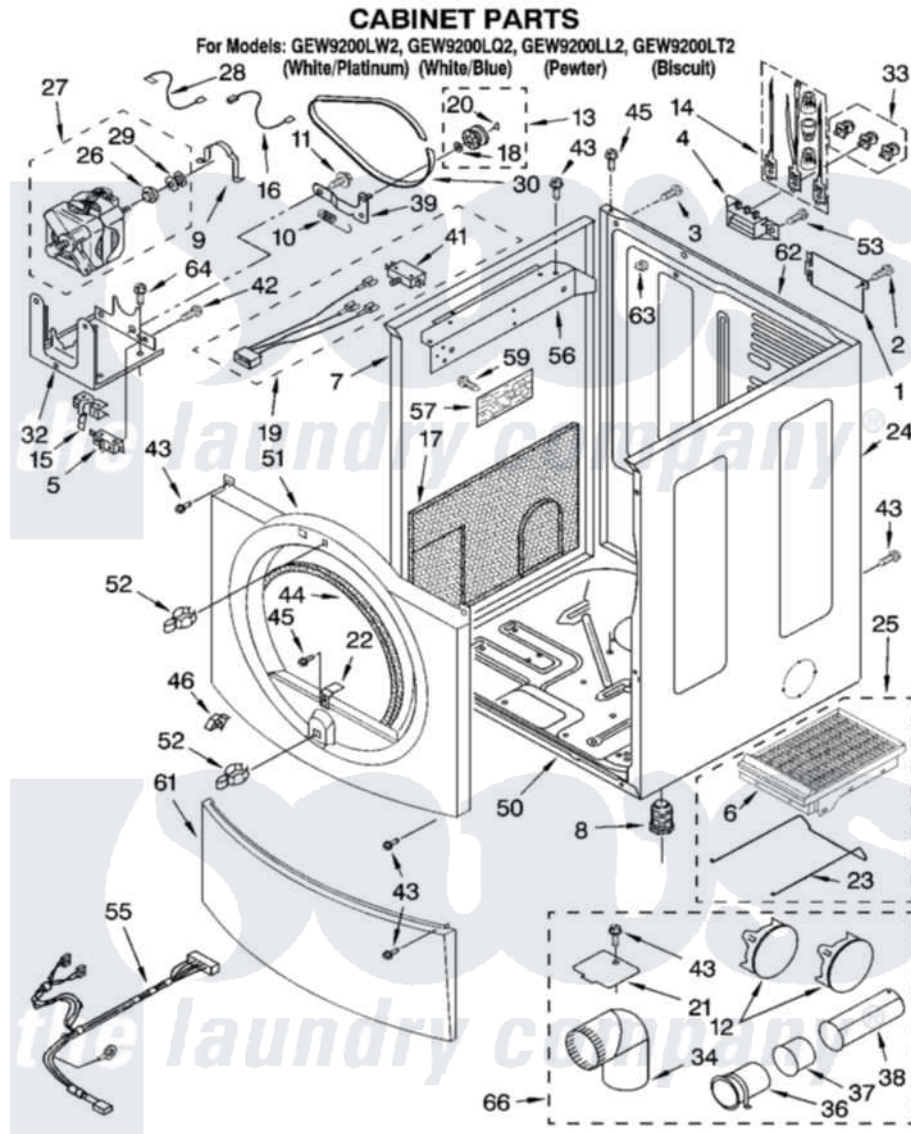

Whirlpool GEW9200LQ2 02 - CABINET PARTS

8180467

3

Whirlpool [Residential Whirlpool GEW9200LQ2 Dryer Parts](#) Parts Diagram 02 - CABINET PARTS

[Click on the part number to view part](#)

Item	Original Part Number	Replaced By	Status	Part Description
1	8317342	W10119283		Cover, Terminal Block
2	3390814	90767		Screw, 8A X 3/8 HeX Washer Head Tapping
3	697776	4331106		Screw, No.10-32 X 7/16
4	3397659			Block, Terminal
5	3394881	279782		Switch-Lid
6	8521959	W10121663		Dryer Rack
7	8519209	W10131287		Panel
"	8519216	3980358		Panel
"	8519210	W10131288		Panel
8	3392100	49621		Feet-Leveling
"	279810			Foot-Optional
9	660658			Clamp, Motor Mounting 343481 685441
10	3387374			Spring, Idler
11	3389420			Retainer-Idler 1/4-20 X 1/16
12	697750	W10470674		Dryer Exhaust Kit