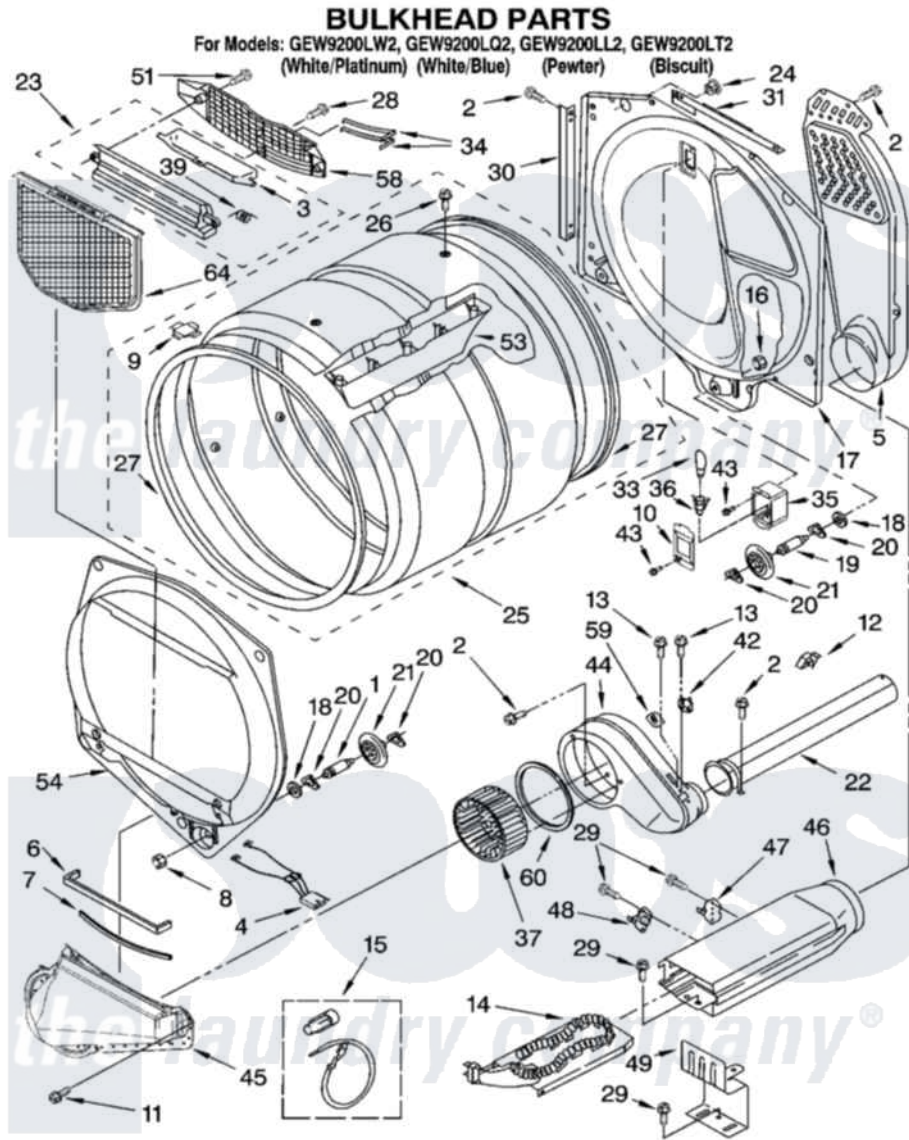

Whirlpool GEW9200LQ2 03 - BULKHEAD PARTS

8180467

5

Whirlpool [Residential Whirlpool GEW9200LQ2 Dryer Parts](#) Parts Diagram 03 - BULKHEAD PARTS
Click on the part number to view part

Item	Original Part Number	Replaced By	Status	Part Description
1	3399508	W10359271		Shaft, Drum Roller Threads
2	3390647	488729		Screw
3	3394984	8563758		Door, Lint Screen
4	3406653			Harness, Sensor
5	697354	3387911		Duct-Air
6	697813			Seal, Outlet Housing
7	697814	697813		Seal, Outlet Housing
8	3359452			Nut, Lock
9	8066086			Plug, Drum Hole
10	3402841	8532165		Lens, Drum Light
11	359625	487240		Screw, For Mtg. Service Capacitor
12	3388229			Retainer, Toe Panel
13	3390646	W10139210		Screw, 8-18 X 5/16
14	3387747			Element, Heater
15	279457			Wire Kit, Terminal
16	3387709			Nut, 3/8-16