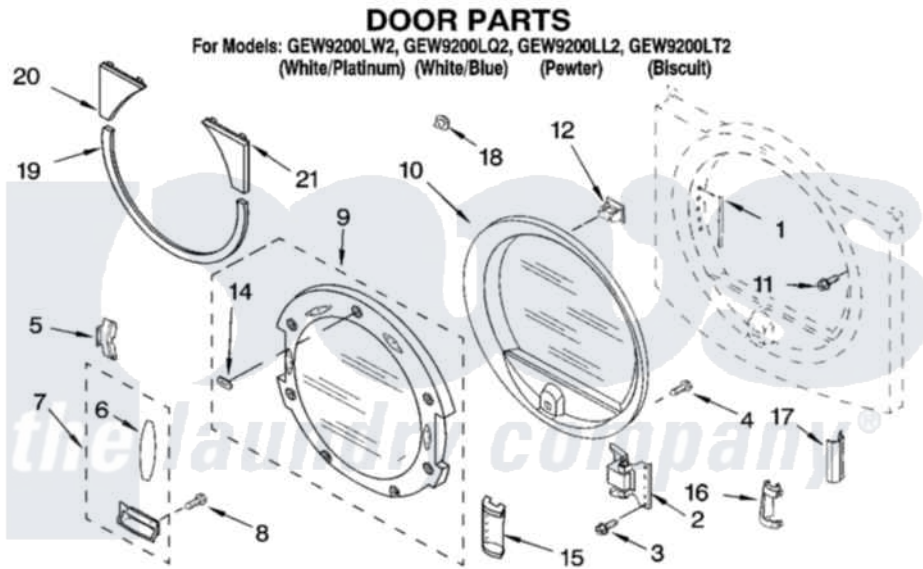

Whirlpool GEW9200LQ2 04 - DOOR PARTS

8180467

7

Whirlpool [Residential Whirlpool GEW9200LQ2 Dryer Parts](#) Parts Diagram 04 - DOOR PARTS
 Click on the part number to view part

Item	Original Part Number	Replaced By	Status	Part Description
1	8563855			Label, Hinge Hole
2	8559709	280200		Hinge
3	342043	486146		Screw
4	9742177			Screw, 8-18 X .625
5	8529539			Bracket, Handle
6	8529930			Pad, Door Handle
7	8529932			Handle, Door Assembly
"	8529931			Handle, Door Assembly
"	3980077			Handle, Door Assembly
"	3979775			Handle, Door Assembly)
"	8559738			Handle, Door Assembly Handle, Door Assembly
"	8559736			Handle, Door Assembly Handle, Door Assembly
"	8559742			Handle, Door Assembly Handle, Door Assembly
"	8559740			Handle, Door Assembly Handle, Door Assembly