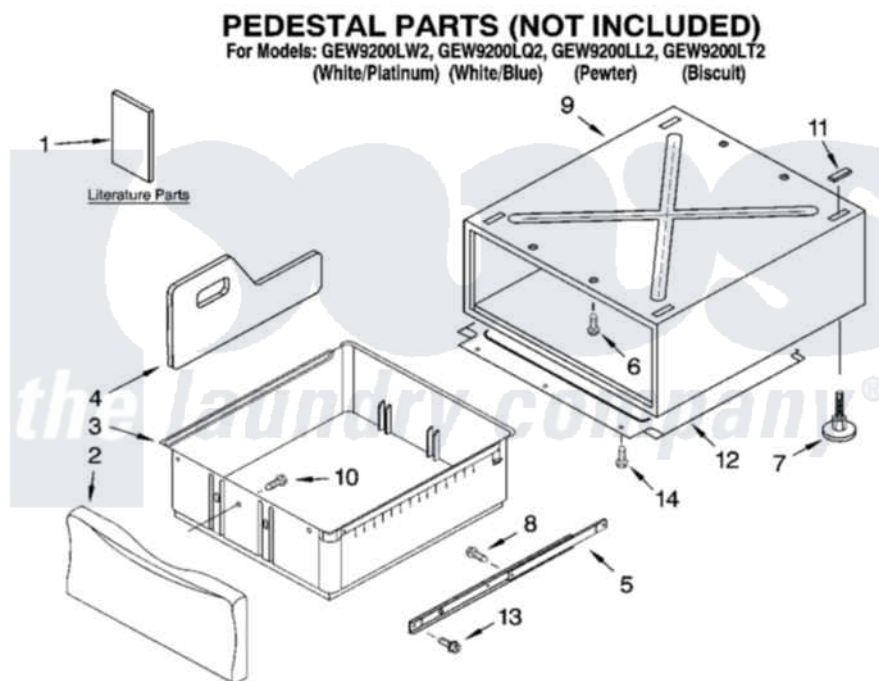

**Whirlpool GEW9200LQ2 05 - PEDESTAL PARTS (NOT INCLUDED),
OPTIONAL PARTS (NOT INCLUDED)**

Whirlpool Residential Whirlpool GEW9200LQ2 Dryer Parts Parts Diagram 05 - PEDESTAL PARTS (NOT INCLUDED),
OPTIONAL PARTS (NOT INCLUDED)
Click on the part number to view part

Item	Original Part Number	Replaced By	Status	Part Description
1	LIT8537141		Not Available	Literature Parts (Installation Instructions)
"	LIT8537342		Not Available	Literature Parts (Parts List)
2	8537870	8538014		Drawer Front Assembly
"	8537871	8538015		Drawer Front Assembly
"	8537872	8538016		Drawer Front Assembly
"	8537908	8538017		Drawer Front Assembly
"	8537931	8538018		Drawer Front Assembly
3	8537883			Drawer Bin
"	8537934			Drawer Bin
4	8537875	280123		Divider
"	8537935	285974		Divider
5	8537850	8578394		Slide Assembly
6	3400111			Screw, 12-14 X 5/8
7	8537852	8563585		Leveling Foot And Nut