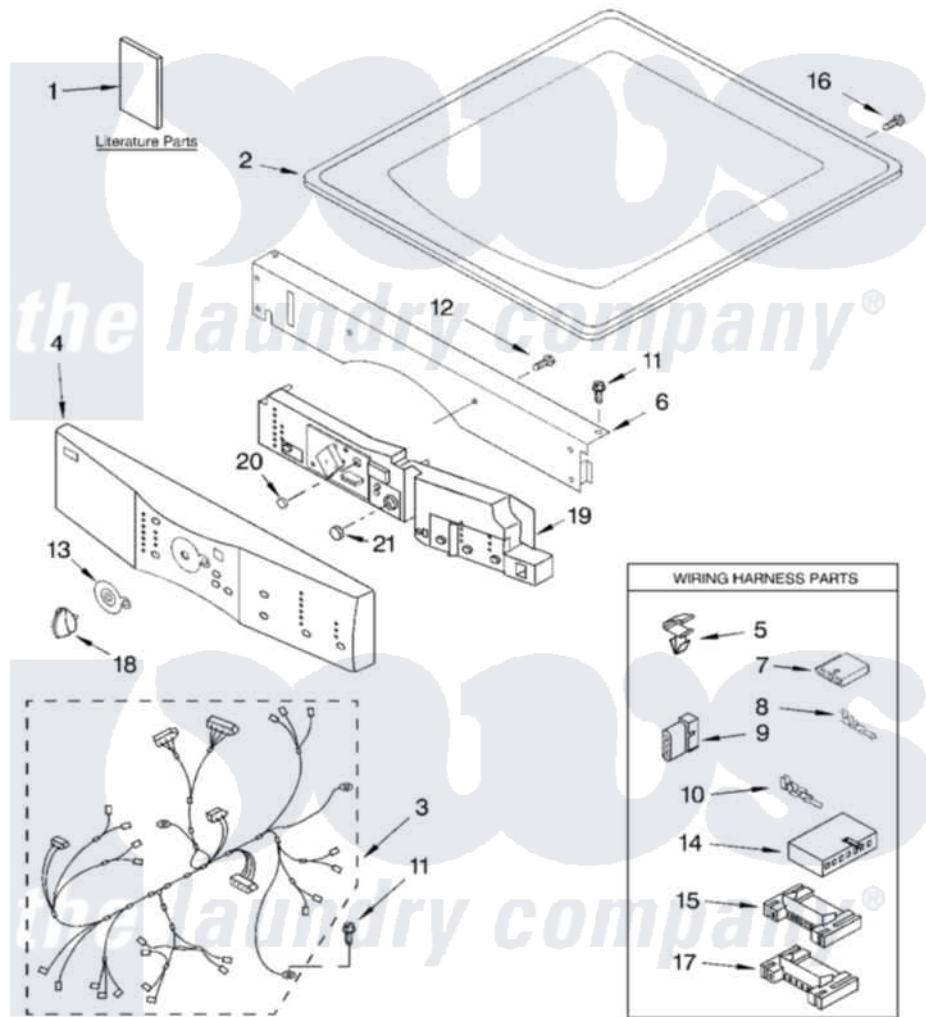

Whirlpool GEW9200LT1 01 - TOP AND CONSOLE PARTS

TOP AND CONSOLE PARTS

For Models: GEW9200LW1, GEW9200LQ1, GEW9200LL1, GEW9200LT1
(White/Platinum) (White/Blue) (Pewter) (Biscuit)

Electric Dryer

05-03 Printed in U.S.A. (djc)

1

Part No. 8180003 Rev. A

Whirlpool Residential Whirlpool GEW9200LT1 Dryer Parts Parts Diagram 01 - TOP AND CONSOLE PARTS

[Click on the part number to view part](#)

Item	Original Part Number	Replaced By	Status	Part Description
1	LIT8542740		Not Available	Literature Parts (Use & Care Guide)
"	LIT8541833		Not Available	Literature Parts (Tech Sheet)
2	8519251	W10117263		Top
"	3980096	3980357		Top
"	8519252	3979307		Top
3	8529983	8576530		Harness, Main
4	8530587			Panel, Console
"	8530588			Panel, Console
"	3980188			Panel, Console
"	3979788		Not Available	Panel, Console (Biscuit)
5	3394427			Clip-Harness
6	8519271			Bracket, Console
7	353424			Plug, Terminal
8	94614			Terminal
9	3936144			Do-It-Yourself Repair Manuals
10	94613	596797		Terminal

11	3390647	488729	Screw
12	488886	488787	Screw
13	8519406		Bezel, Cycle
14	3936150		Connector, 7-Circuit
15	3395683		Receptacle, Multi-Terminal
16	8281225		Screw, 8-18 X 1/2
17	2203186		Connector, 5-Circuit
18	46197020472	8181859	Knob, Control
"	46197020471	8181881	Knob, Control
"	46197020742	8182050	Knob, Control
"	46197020741	8182049	Knob, Control
19	8530589		User Interface
"	8530590		User Interface
"	3980189		User Interface
"	3979789		User Interface
20	8530591		Button, Start
21	8530592		Button, Pause/Cancel