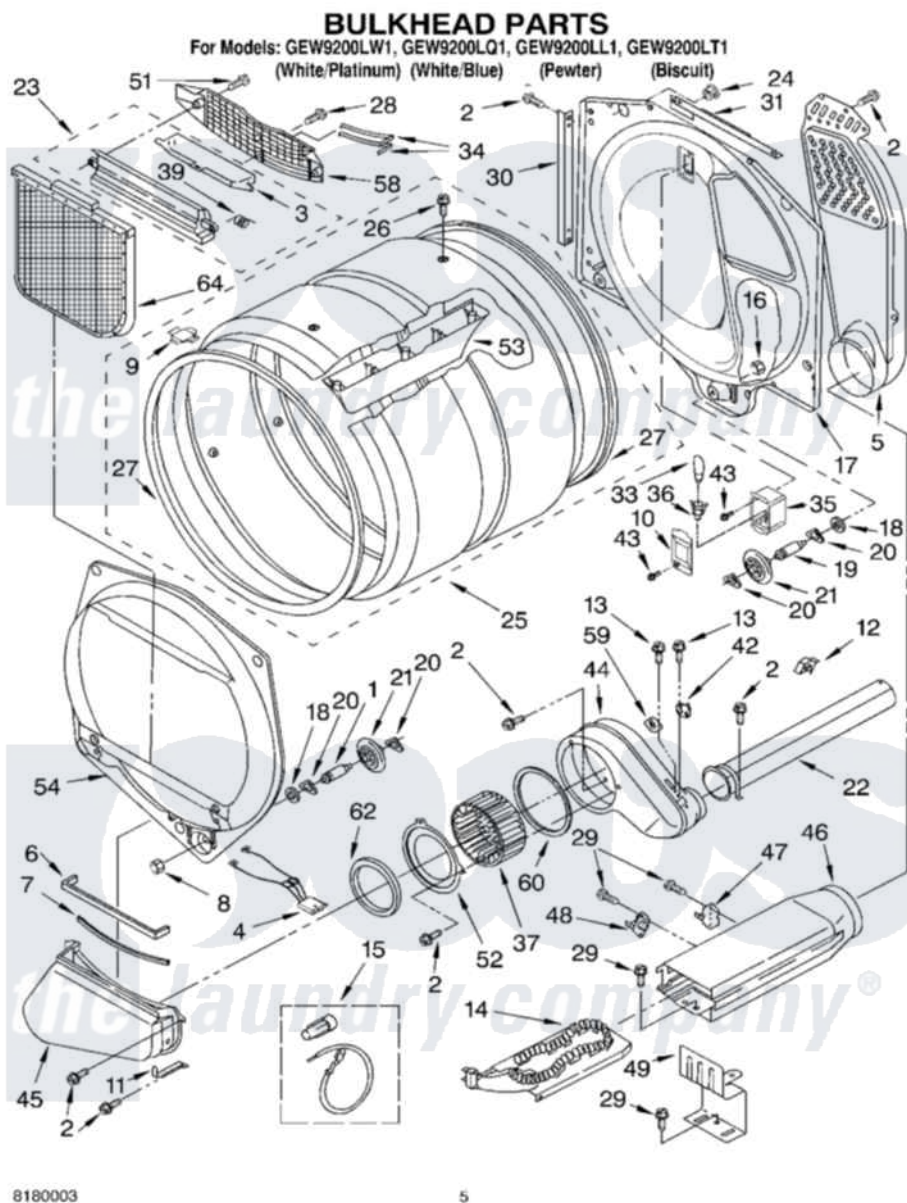

Whirlpool GEW9200LT1 03 - BULKHEAD PARTS OPTIONAL PARTS (NOT INCLUDED)

Whirlpool Residential Whirlpool GEW9200LT1 Dryer Parts Parts Diagram 03 - BULKHEAD PARTS OPTIONAL PARTS (NOT INCLUDED)

Click on the part number to view part

Item	Original Part Number	Replaced By	Status	Part Description
1	3399508	W10359271		Shaft, Drum Roller Threads
2	3390647	488729		Screw
3	3394984	8563758		Door, Lint Screen
4	3406653			Harness, Sensor
5	697354	3387911		Duct-Air
6	697813			Seal, Outlet Housing
7	697814	697813		Seal, Outlet Housing
8	3359452			Nut, Lock
9	8066086			Plug, Drum Hole
10	3402841	8532165		Lens, Drum Light
11	8529005		Not Available	Bracket, Lint Duct
12	3388229			Retainer, Toe Panel
13	3390646	W10139210		Screw, 8-18 X 5/16
14	3387747			Element, Heater
15	279457			Wire Kit, Terminal