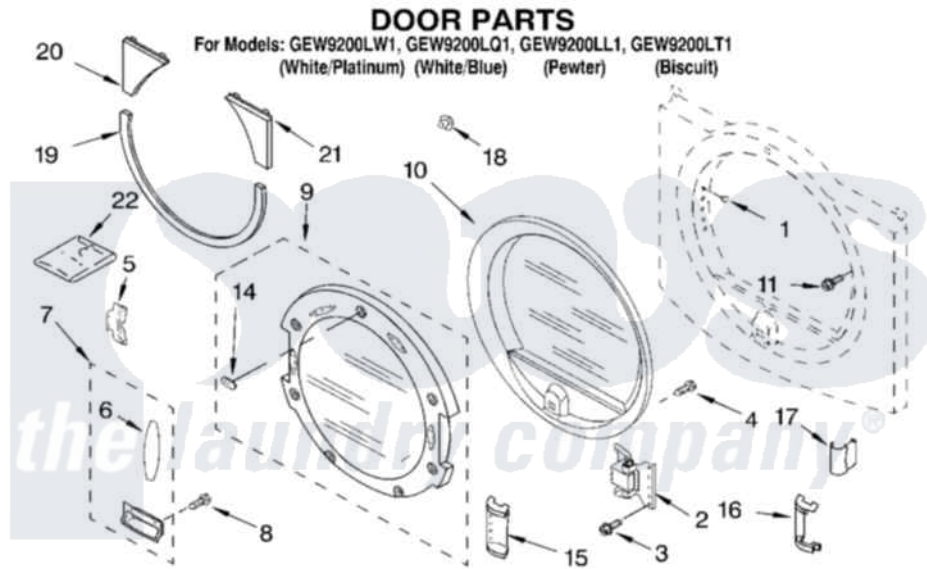

# Whirlpool GEW9200LT1 04 - DOOR PARTS

8180003

7

Whirlpool [Residential Whirlpool GEW9200LT1 Dryer Parts](#) Parts Diagram 04 - DOOR PARTS  
Click on the part number to view part

Item	Original Part Number	Replaced By	Status	Part Description
1	<a href="#">3404413</a>			Plug, Hinge Hole
"	<a href="#">3404417</a>			Plug, Hole
"	<a href="#">3404415</a>			Plug, Hinge Hole
2	<a href="#">8519419</a>			Door Hinge Assembly
3	342043	<a href="#">486146</a>		Screw
4	<a href="#">9742177</a>			Screw, 8-18 X .625
5	<a href="#">8529539</a>			Bracket, Handle
6	<a href="#">8529930</a>			Pad, Door Handle
7	<a href="#">8529932</a>			Handle, Door Assembly
"	<a href="#">8529931</a>			Handle, Door Assembly
"	<a href="#">3980077</a>			Handle, Door Assembly
"	<a href="#">3979775</a>			Handle, Door Assembly )
"	<a href="#">8529934</a>			Handle, Door Assembly
"	<a href="#">8529933</a>			Handle, Door Assembly
"	<a href="#">3980210</a>			Handle, Door Assembly
"	<a href="#">3979776</a>			Handle, Door Assembly