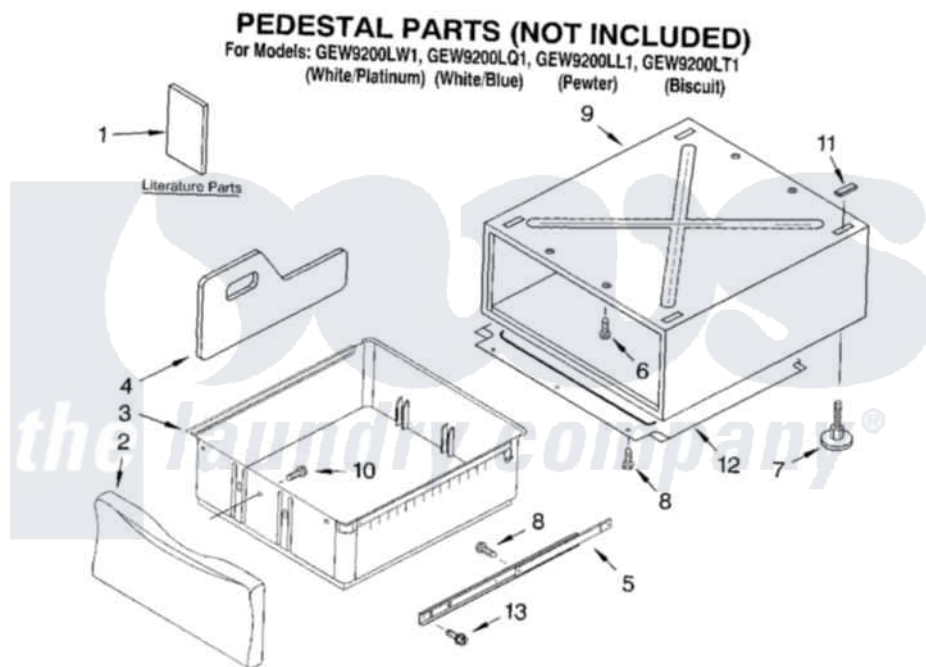

# Whirlpool GEW9200LT1 05 - PEDESTAL PARTS (NOT INCLUDED)

Whirlpool Residential Whirlpool GEW9200LT1 Dryer Parts Parts Diagram 05 - PEDESTAL PARTS (NOT INCLUDED)  
 Click on the part number to view part

Item	Original Part Number	Replaced By	Status	Part Description
1	LIT8537141		Not Available	Literature Parts (Installation Instructions)
"	LIT8537342		Not Available	Literature Parts (Parts List)
2	8537870	<a href="#">8538014</a>		Drawer Front Assembly
"	8537871	<a href="#">8538015</a>		Drawer Front Assembly
"	8537872	<a href="#">8538016</a>		Drawer Front Assembly
"	8537908	<a href="#">8538017</a>		Drawer Front Assembly
3	<a href="#">8537883</a>			Drawer Bin
4	8537875	<a href="#">280123</a>		Divider
5	8537850	<a href="#">8578394</a>		Slide Assembly
6	<a href="#">3400111</a>			Screw, 12-14 X 5/8
7	8537852	<a href="#">8563585</a>		Leveling Foot And Nut
8	3400639	<a href="#">3388228</a>		Screw, 8-18 X 1/32
9	N/A		Not Available	Cabinet (Not Serviced)
10	<a href="#">3400842</a>			Screw, 8-18 X 1/2
11	<a href="#">8537863</a>			Pad
12	<a href="#">8537853</a>			Pan, Bottom