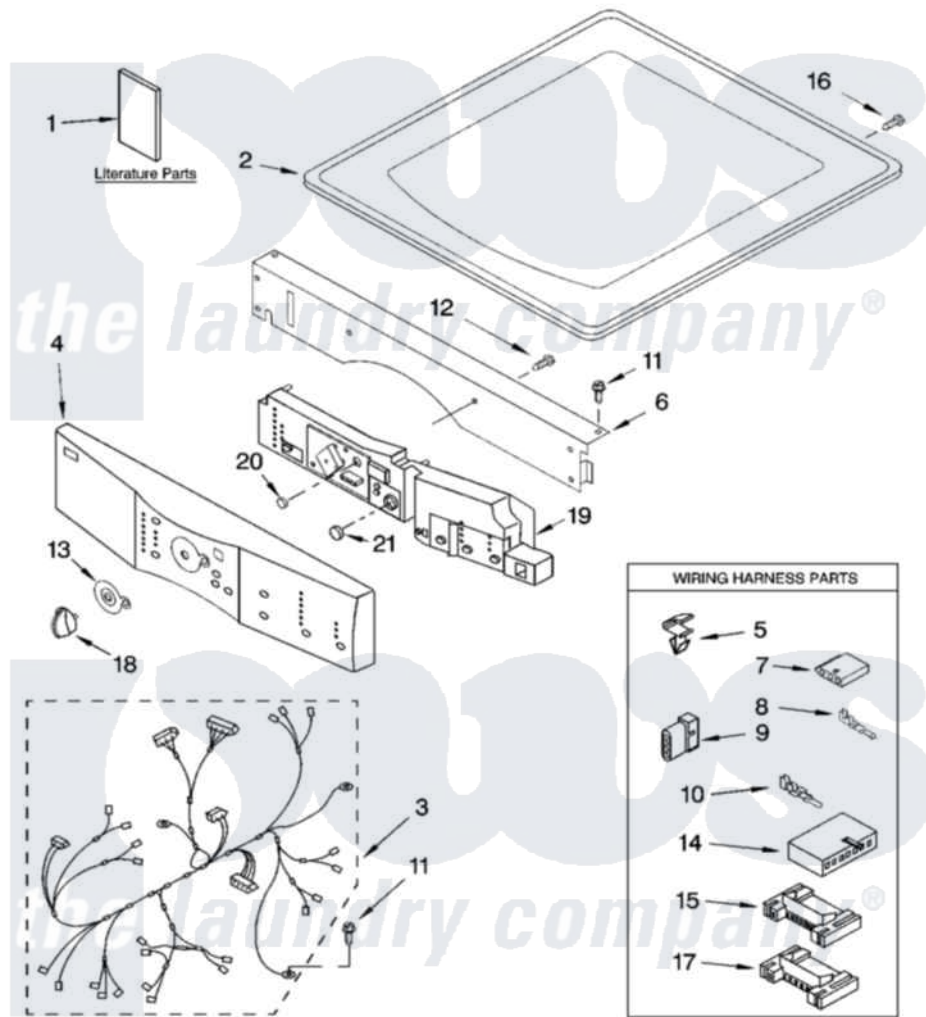

Whirlpool GEW9200LT2 01 - TOP AND CONSOLE PARTS

TOP AND CONSOLE PARTS

For Models: GEW9200LW2, GEW9200LQ2, GEW9200LL2, GEW9200LT2
(White/Platinum) (White/Blue) (Pewter) (Biscuit)

Electric Dryer

6-04 Printed in U.S.A. (djc)

1

Part No. 8180467

Whirlpool Residential Whirlpool GEW9200LT2 Dryer Parts Parts Diagram 01 - TOP AND CONSOLE PARTS

Click on the part number to view part

Item	Original Part Number	Replaced By	Status	Part Description
1	8533582		Not Available	Use & Care Guide
"	8541833		Not Available	Tech Sheet
2	8519251	W10117263		Top
"	3980096	3980357		Top
"	8519252	3979307		Top
3	8529983	8576530		Harness, Main
4	8530587			Panel, Console
"	8530588			Panel, Console
"	3980188			Panel, Console
"	3979788		Not Available	Panel, Console (Biscuit)
5	3394427			Clip-Harness
6	8519271			Bracket, Console
7	353424			Plug, Terminal
8	94614			Terminal
9	3936144			Do-It-Yourself Repair Manuals
10	94613	596797		Terminal

11	3390647	488729	Screw
12	488886	488787	Screw
13	8519406		Bezel, Cycle
14	3936150		Connector, 7-Circuit
15	3395683		Receptacle, Multi-Terminal
16	8281225		Screw, 8-18 X 1/2
17	2203186		Connector, 5-Circuit
18	46197020472	8181859	Knob, Control
"	46197020471	8181881	Knob, Control
"	46197020742	8182050	Knob, Control
"	46197020741	8182049	Knob, Control
19	8530589		User Interface
"	8530590		User Interface
"	3980189		User Interface
"	3979789		User Interface
20	8530591		Button, Start
21	8530592		Button, Pause/Cancel