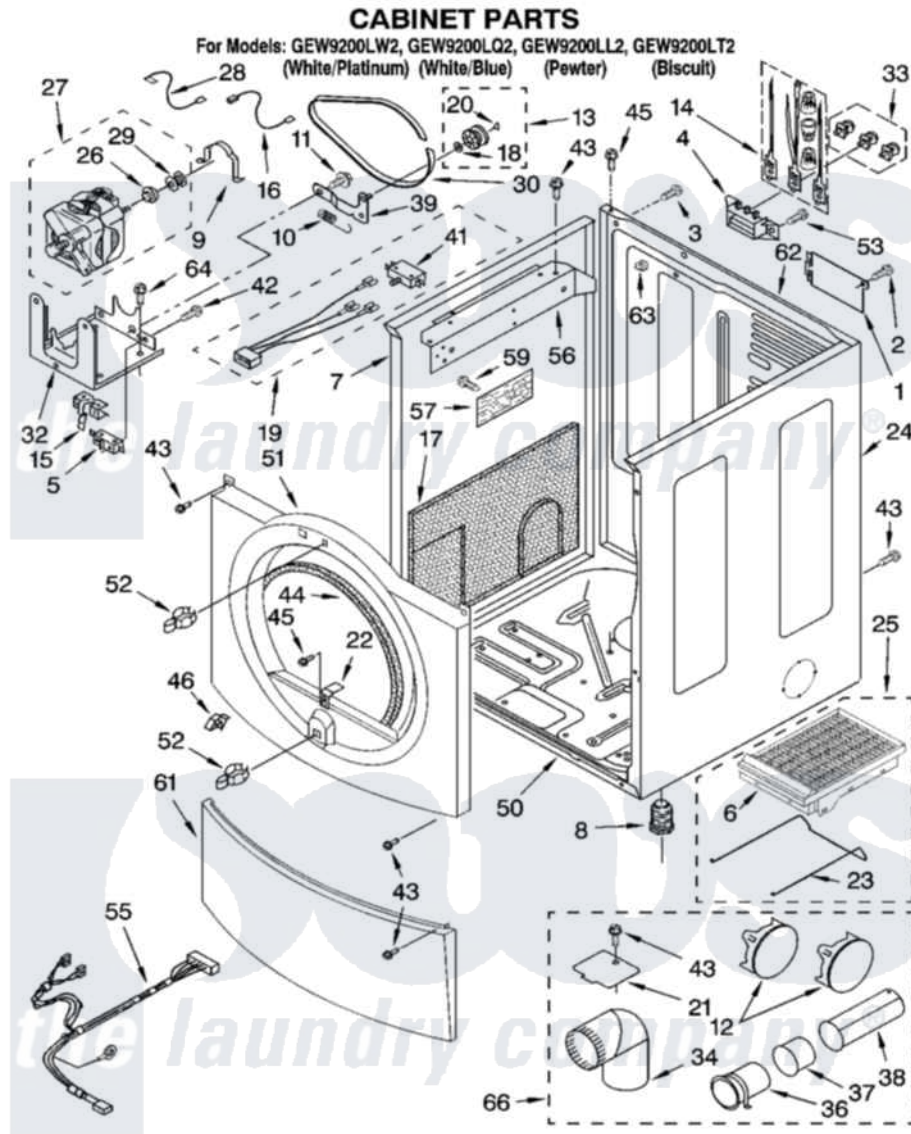

Whirlpool GEW9200LT2 02 - CABINET PARTS

8180467

3

Whirlpool Residential Whirlpool GEW9200LT2 Dryer Parts Parts Diagram 02 - CABINET PARTS

[Click on the part number to view part](#)

Item	Original Part Number	Replaced By	Status	Part Description
1	8317342	W10119283		Cover, Terminal Block
2	3390814	90767		Screw, 8A X 3/8 HeX Washer Head Tapping
3	697776	4331106		Screw, No.10-32 X 7/16
4	3397659			Block, Terminal
5	3394881	279782		Switch-Lid
6	8521959	W10121663		Dryer Rack
7	8519209	W10131287		Panel
"	8519216	3980358		Panel
"	8519210	W10131288		Panel
8	3392100	49621		Feet-Leveling
"	279810			Foot-Optional
9	660658			Clamp, Motor Mounting 343481 685441
10	3387374			Spring, Idler
11	3389420			Retainer-Idler 1/4-20 X 1/16
12	697750	W10470674		Dryer Exhaust Kit