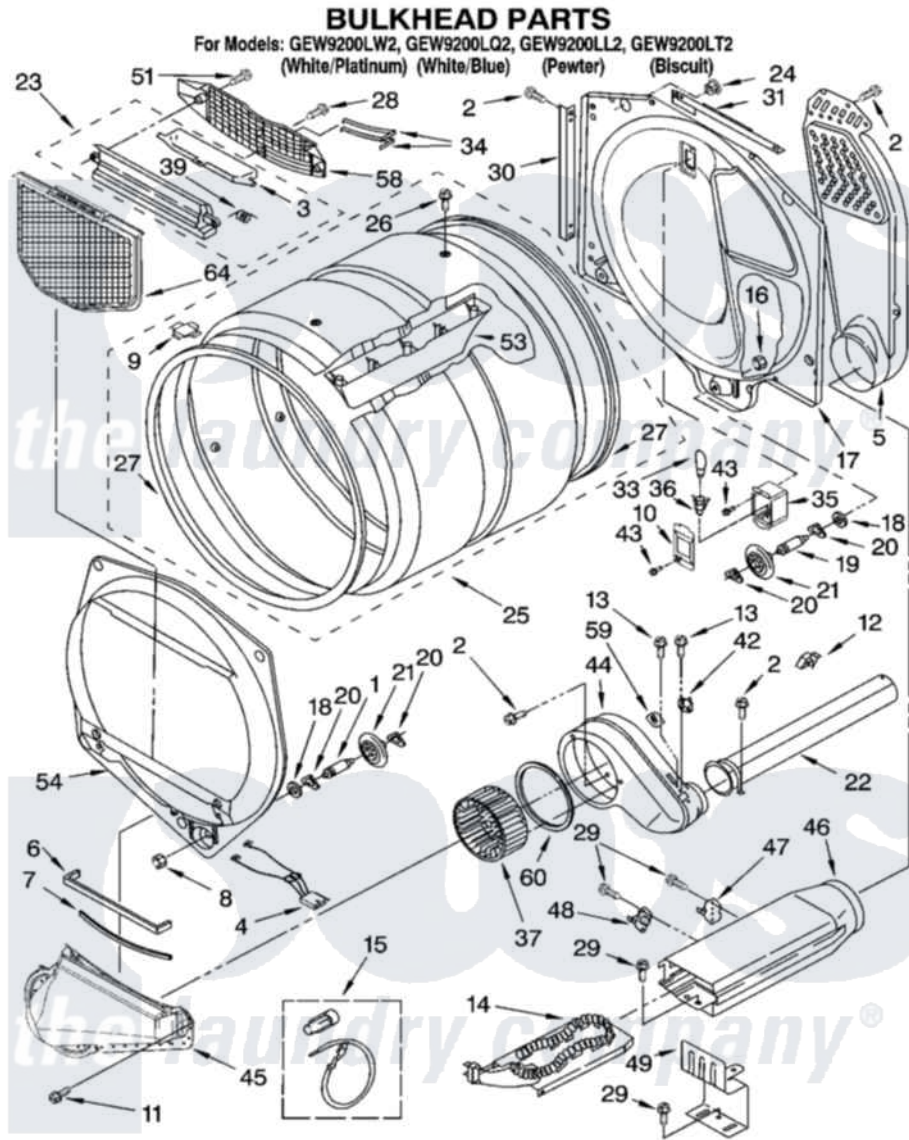

Whirlpool GEW9200LT2 03 - BULKHEAD PARTS

8180467

5

Whirlpool [Residential Whirlpool GEW9200LT2 Dryer Parts](#) Parts Diagram 03 - BULKHEAD PARTS
 Click on the part number to view part

Item	Original Part Number	Replaced By	Status	Part Description
1	3399508	W10359271		Shaft, Drum Roller Threads
2	3390647	488729		Screw
3	3394984	8563758		Door, Lint Screen
4	3406653			Harness, Sensor
5	697354	3387911		Duct-Air
6	697813			Seal, Outlet Housing
7	697814	697813		Seal, Outlet Housing
8	3359452			Nut, Lock
9	8066086			Plug, Drum Hole
10	3402841	8532165		Lens, Drum Light
11	359625	487240		Screw, For Mtg. Service Capacitor
12	3388229			Retainer, Toe Panel
13	3390646	W10139210		Screw, 8-18 X 5/16
14	3387747			Element, Heater
15	279457			Wire Kit, Terminal
16	3387709			Nut, 3/8-16