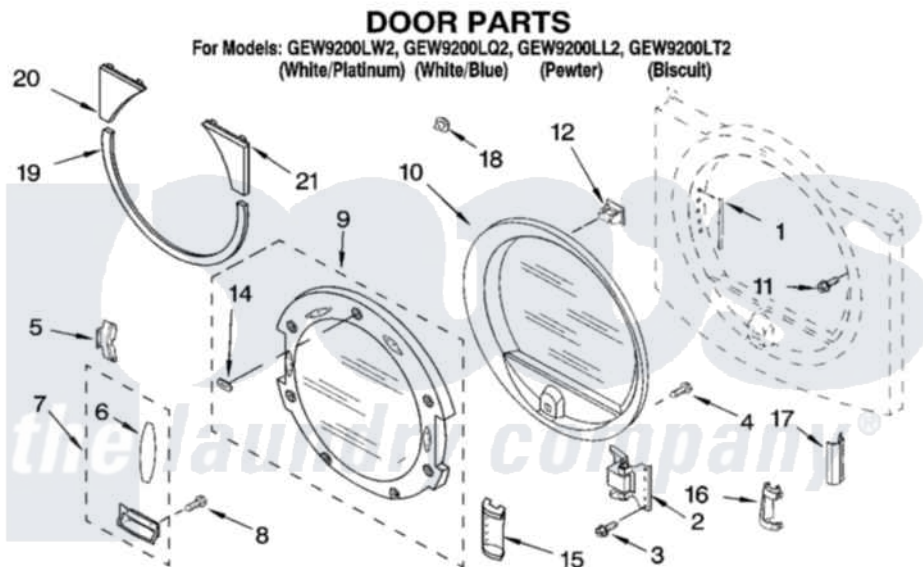

# Whirlpool GEW9200LT2 04 - DOOR PARTS

8180467

7

Whirlpool [Residential Whirlpool GEW9200LT2 Dryer Parts](#) Parts Diagram 04 - DOOR PARTS  
 Click on the part number to view part

Item	Original Part Number	Replaced By	Status	Part Description
1	<a href="#">8563855</a>			Label, Hinge Hole
2	8559709	<a href="#">280200</a>		Hinge
3	342043	<a href="#">486146</a>		Screw
4	<a href="#">9742177</a>			Screw, 8-18 X .625
5	<a href="#">8529539</a>			Bracket, Handle
6	<a href="#">8529930</a>			Pad, Door Handle
7	<a href="#">8529932</a>			Handle, Door Assembly
"	<a href="#">8529931</a>			Handle, Door Assembly
"	<a href="#">3980077</a>			Handle, Door Assembly
"	<a href="#">3979775</a>			Handle, Door Assembly )
"	<a href="#">8559738</a>			Handle, Door Assembly Handle, Door Assembly
"	<a href="#">8559736</a>			Handle, Door Assembly Handle, Door Assembly
"	<a href="#">8559742</a>			Handle, Door Assembly Handle, Door Assembly
"	<a href="#">8559740</a>			Handle, Door Assembly Handle, Door Assembly