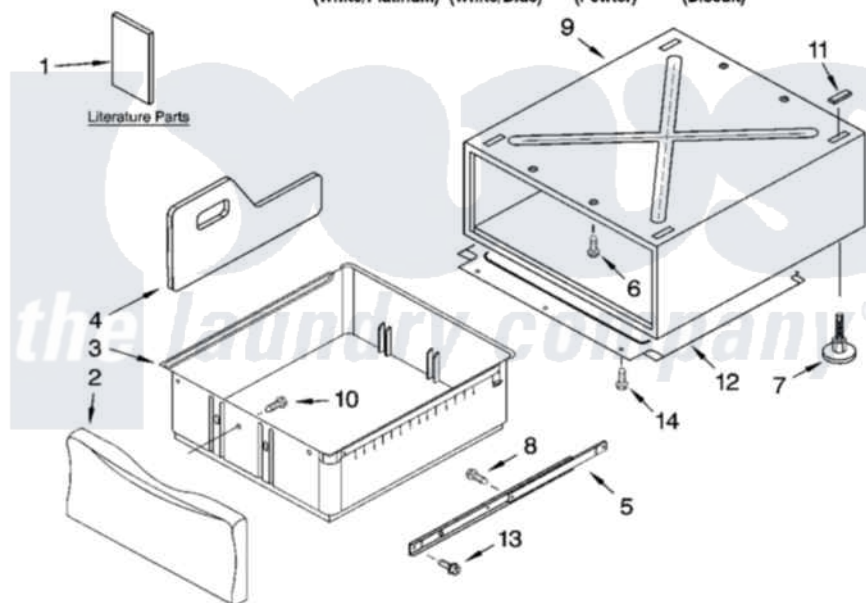

**Whirlpool GEW9200LT2 05 - PEDESTAL PARTS (NOT INCLUDED),
OPTIONAL PARTS (NOT INCLUDED)**

PEDESTAL PARTS (NOT INCLUDED)

For Models: GEW9200LW2, GEW9200LQ2, GEW9200LL2, GEW9200LT2
(White/Platinum) (White/Blue) (Pewter) (Biscuit)

Whirlpool Residential Whirlpool GEW9200LT2 Dryer Parts Parts Diagram 05 - PEDESTAL PARTS (NOT INCLUDED),
OPTIONAL PARTS (NOT INCLUDED).
Click on the part number to view part

Item	Original Part Number	Replaced By	Status	Part Description
1	LIT8537141		Not Available	Literature Parts (Installation Instructions)
"	LIT8537342		Not Available	Literature Parts (Parts List)
2	8537870	8538014		Drawer Front Assembly
"	8537871	8538015		Drawer Front Assembly
"	8537872	8538016		Drawer Front Assembly
"	8537908	8538017		Drawer Front Assembly
"	8537931	8538018		Drawer Front Assembly
3	8537883			Drawer Bin
"	8537934			Drawer Bin
4	8537875	280123		Divider
"	8537935	285974		Divider
5	8537850	8578394		Slide Assembly
6	3400111			Screw, 12-14 X 5/8
7	8537852	8563585		Leveling Foot And Nut