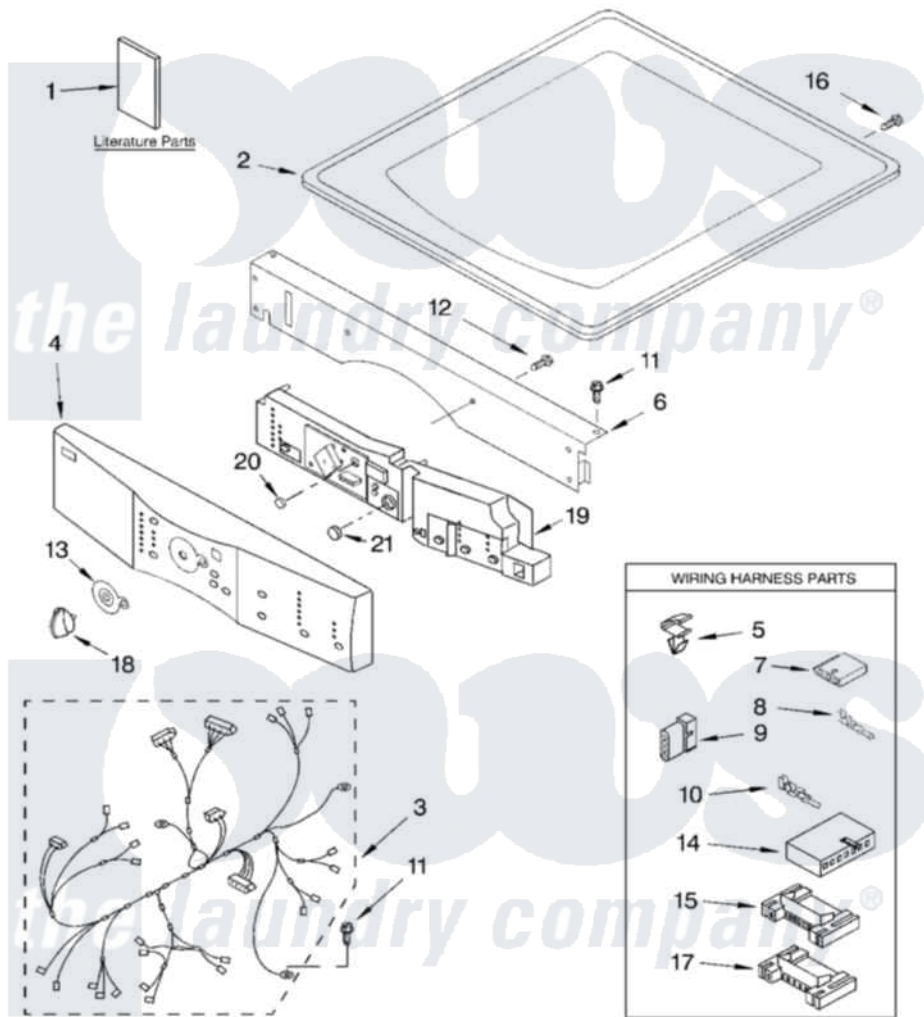

# Whirlpool GEW9200LW1 01 - TOP AND CONSOLE PARTS

## TOP AND CONSOLE PARTS

For Models: GEW9200LW1, GEW9200LQ1, GEW9200LL1, GEW9200LT1  
(White/Platinum) (White/Blue) (Pewter) (Biscuit)

Electric Dryer

05-03 Printed in U.S.A. (djc)

1

Part No. 8180003 Rev. A

Whirlpool [Residential Whirlpool GEW9200LW1 Dryer Parts](#) Parts Diagram 01 - TOP AND CONSOLE PARTS

[Click on the part number to view part](#)

Item	Original Part Number	Replaced By	Status	Part Description
1	LIT8542740		Not Available	Literature Parts (Use & Care Guide)
"	LIT8541833		Not Available	Literature Parts (Tech Sheet)
2	8519251	<a href="#">W10117263</a>		Top
"	3980096	<a href="#">3980357</a>		Top
"	8519252	<a href="#">3979307</a>		Top
3	8529983	<a href="#">8576530</a>		Harness, Main
4	<a href="#">8530587</a>			Panel, Console
"	<a href="#">8530588</a>			Panel, Console
"	<a href="#">3980188</a>			Panel, Console
"	3979788		Not Available	Panel, Console (Biscuit)
5	<a href="#">3394427</a>			Clip-Harness
6	<a href="#">8519271</a>			Bracket, Console
7	<a href="#">353424</a>			Plug, Terminal
8	<a href="#">94614</a>			Terminal
9	<a href="#">3936144</a>			Do-It-Yourself Repair Manuals
10	94613	<a href="#">596797</a>		Terminal

11	3390647	<a href="#">488729</a>	Screw
12	488886	<a href="#">488787</a>	Screw
13	<a href="#">8519406</a>		Bezel, Cycle
14	<a href="#">3936150</a>		Connector, 7-Circuit
15	<a href="#">3395683</a>		Receptacle, Multi-Terminal
16	<a href="#">8281225</a>		Screw, 8-18 X 1/2
17	<a href="#">2203186</a>		Connector, 5-Circuit
18	46197020472	<a href="#">8181859</a>	Knob, Control
"	46197020471	<a href="#">8181881</a>	Knob, Control
"	46197020742	<a href="#">8182050</a>	Knob, Control
"	46197020741	<a href="#">8182049</a>	Knob, Control
19	<a href="#">8530589</a>		User Interface
"	<a href="#">8530590</a>		User Interface
"	<a href="#">3980189</a>		User Interface
"	<a href="#">3979789</a>		User Interface
20	<a href="#">8530591</a>		Button, Start
21	<a href="#">8530592</a>		Button, Pause/Cancel