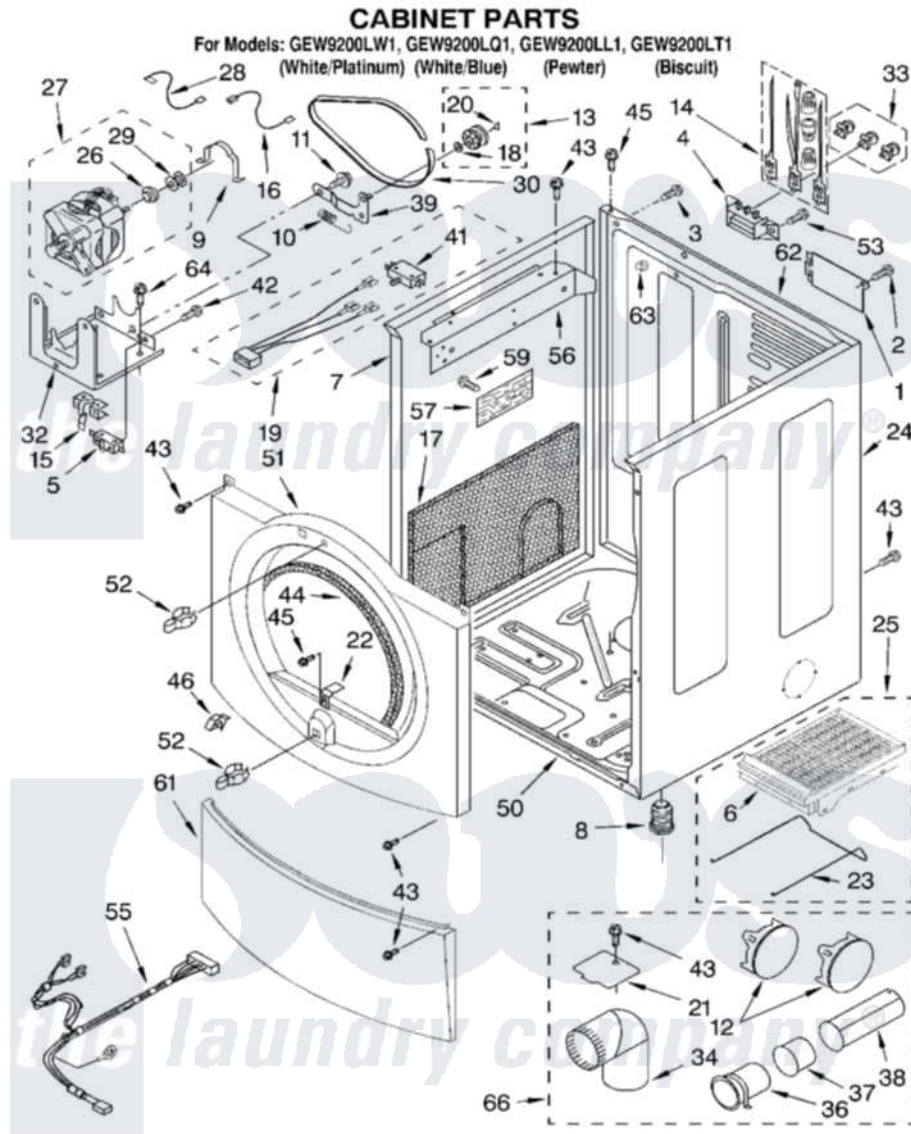

# Whirlpool GEW9200LW1 02 - CABINET PARTS

8180003

3

Whirlpool [Residential Whirlpool GEW9200LW1 Dryer Parts](#) Parts Diagram 02 - CABINET PARTS  
Click on the part number to view part

Item	Original Part Number	Replaced By	Status	Part Description
1	8317342	<a href="#">W10119283</a>		Cover, Terminal Block
2	3390814	<a href="#">90767</a>		Screw, 8A X 3/8 HeX Washer Head Tapping
3	697776	<a href="#">4331106</a>		Screw, No.10-32 X 7/16
4	<a href="#">3397659</a>			Block, Terminal
5	3394881	<a href="#">279782</a>		Switch-Lid
6	8521959	<a href="#">W10121663</a>		Dryer Rack
7	8519209	<a href="#">W10131287</a>		Panel
"	8519216	<a href="#">3980358</a>		Panel
"	8519210	<a href="#">W10131288</a>		Panel
8	3392100	<a href="#">49621</a>		Feet-Leveling
"	<a href="#">279810</a>			Foot-Optional
9	<a href="#">660658</a>			Clamp, Motor Mounting 343481 685441
10	<a href="#">3387374</a>			Spring, Idler
11	<a href="#">3389420</a>			Retainer-Idler 1/4-20 X 1/16
12	697750	<a href="#">W10470674</a>		Dryer Exhaust Kit