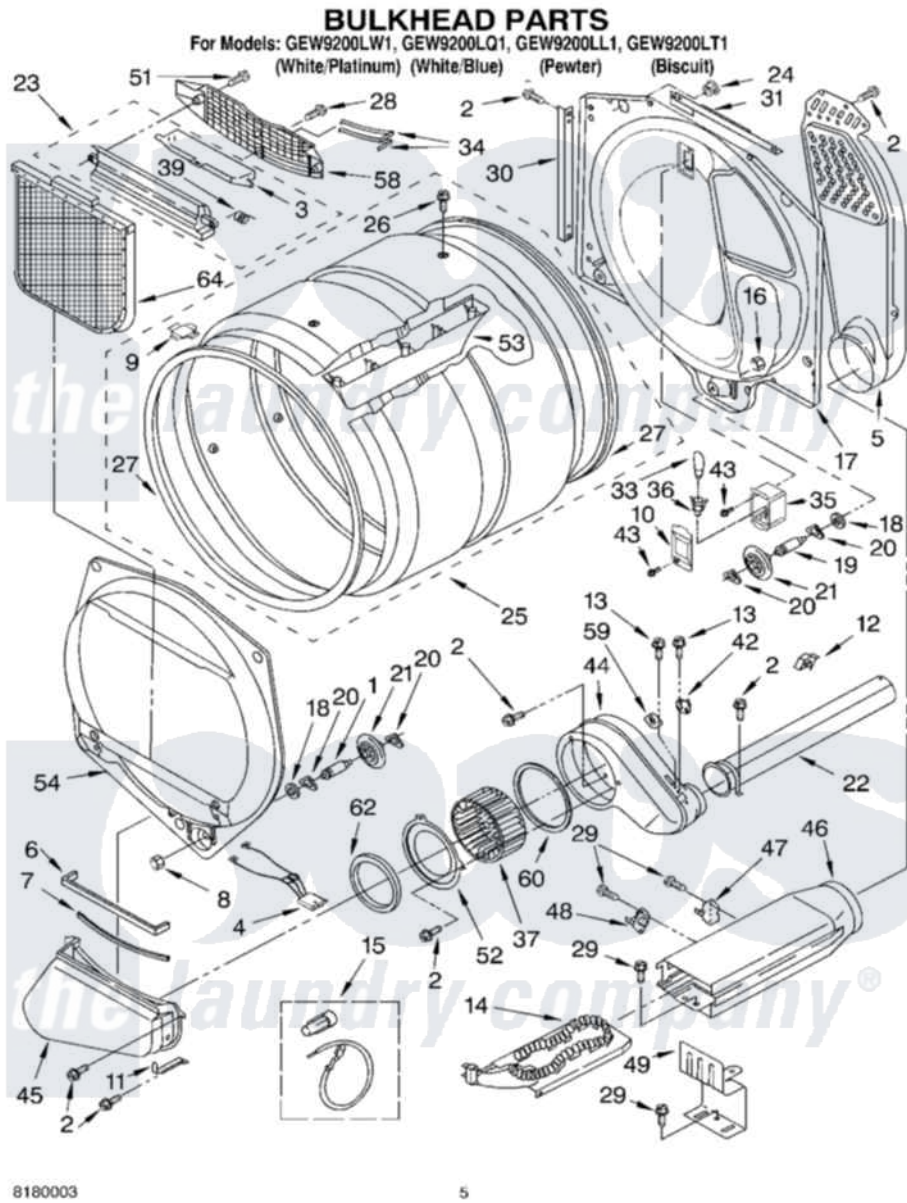

Whirlpool GEW9200LW1 03 - BULKHEAD PARTS OPTIONAL PARTS (NOT INCLUDED)

8180003

5

Whirlpool Residential Whirlpool GEW9200LW1 Dryer Parts Parts Diagram 03 - BULKHEAD PARTS OPTIONAL PARTS (NOT INCLUDED)

Click on the part number to view part

Item	Original Part Number	Replaced By	Status	Part Description
1	3399508	W10359271		Shaft, Drum Roller Threads
2	3390647	488729		Screw
3	3394984	8563758		Door, Lint Screen
4	3406653			Harness, Sensor
5	697354	3387911		Duct-Air
6	697813			Seal, Outlet Housing
7	697814	697813		Seal, Outlet Housing
8	3359452			Nut, Lock
9	8066086			Plug, Drum Hole
10	3402841	8532165		Lens, Drum Light
11	8529005		Not Available	Bracket, Lint Duct
12	3388229			Retainer, Toe Panel
13	3390646	W10139210		Screw, 8-18 X 5/16
14	3387747			Element, Heater
15	279457			Wire Kit, Terminal