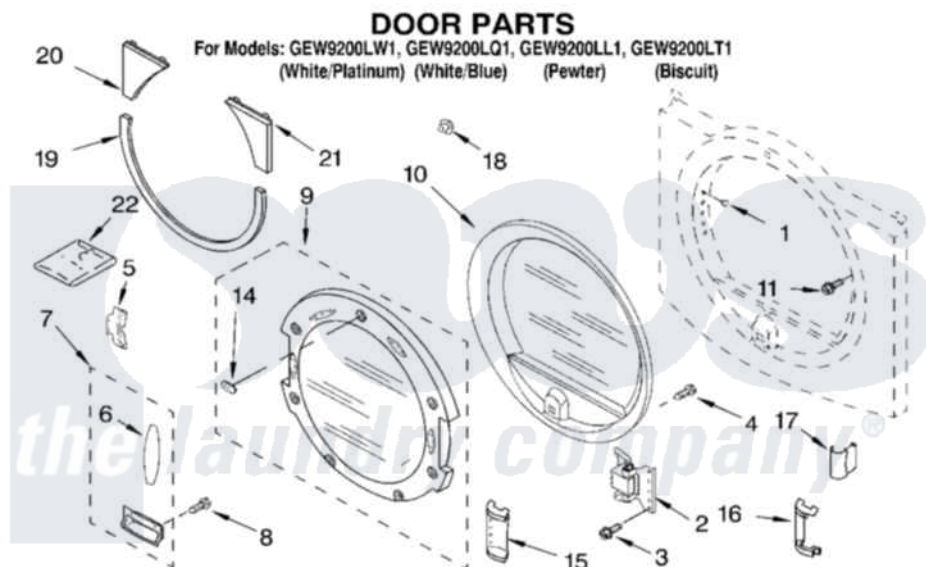

Whirlpool GEW9200LW1 04 - DOOR PARTS

8180003

7

Whirlpool [Residential Whirlpool GEW9200LW1 Dryer Parts](#) Parts Diagram 04 - DOOR PARTS

[Click on the part number to view part](#)

Item	Original Part Number	Replaced By	Status	Part Description
1	3404413			Plug, Hinge Hole
"	3404417			Plug, Hole
"	3404415			Plug, Hinge Hole
2	8519419			Door Hinge Assembly
3	342043	486146		Screw
4	9742177			Screw, 8-18 X .625
5	8529539			Bracket, Handle
6	8529930			Pad, Door Handle
7	8529932			Handle, Door Assembly
"	8529931			Handle, Door Assembly
"	3980077			Handle, Door Assembly
"	3979775			Handle, Door Assembly)
"	8529934			Handle, Door Assembly
"	8529933			Handle, Door Assembly
"	3980210			Handle, Door Assembly
"	3979776			Handle, Door Assembly