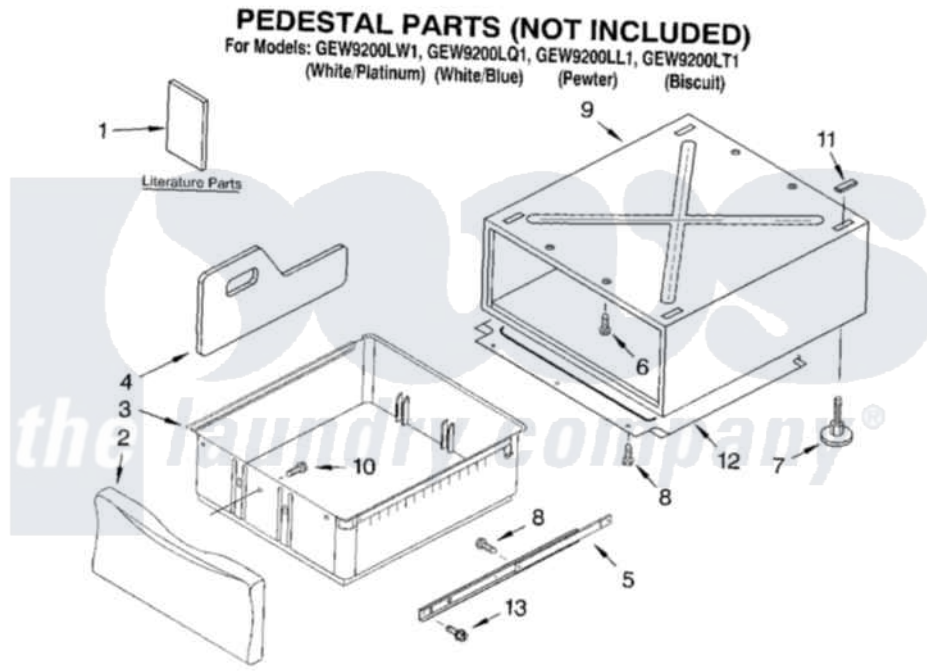

Whirlpool GEW9200LW1 05 - PEDESTAL PARTS (NOT INCLUDED)

Whirlpool Residential Whirlpool GEW9200LW1 Dryer Parts Parts Diagram 05 - PEDESTAL PARTS (NOT INCLUDED)
 Click on the part number to view part

Item	Original Part Number	Replaced By	Status	Part Description
1	LIT8537141		Not Available	Literature Parts (Installation Instructions)
"	LIT8537342		Not Available	Literature Parts (Parts List)
2	8537870	8538014		Drawer Front Assembly
"	8537871	8538015		Drawer Front Assembly
"	8537872	8538016		Drawer Front Assembly
"	8537908	8538017		Drawer Front Assembly
3	8537883			Drawer Bin
4	8537875	280123		Divider
5	8537850	8578394		Slide Assembly
6	3400111			Screw, 12-14 X 5/8
7	8537852	8563585		Leveling Foot And Nut
8	3400639	3388228		Screw, 8-18 X 1/32
9	N/A		Not Available	Cabinet (Not Serviced)
10	3400842			Screw, 8-18 X 1/2
11	8537863			Pad
12	8537853			Pan, Bottom