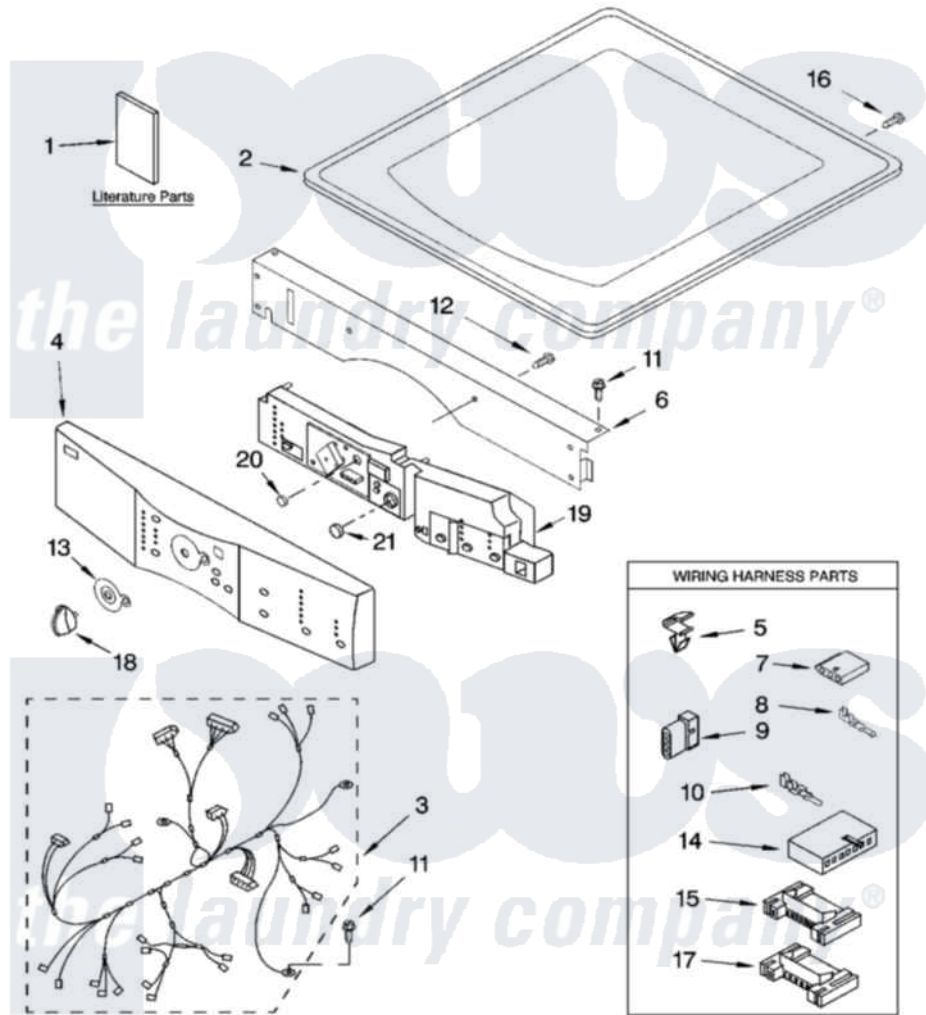

Whirlpool GEW9250PT0 01 - TOP AND CONSOLE PARTS

TOP AND CONSOLE PARTS

For Models: GEW9250PW0, GEW9250PL0, GEW9250PT0
(White/Platinum) (Pewter) (Biscuit)

ELECTRIC DRYER

7-04 Printed in U.S.A. (djc)

1

Part No. 6180470

Whirlpool Residential Whirlpool GEW9250PT0 Dryer Parts Parts Diagram 01 - TOP AND CONSOLE PARTS
Click on the part number to view part

Item	Original Part Number	Replaced By	Status	Part Description
1	8530051		Not Available	Use & Care Guide
"	8558722			Tech Sheet
2	8519251	W10117263		Top
"	3980096	3980357		Top
"	8519252	3979307		Top
3	8529983	8576530		Harness, Main
4	8558748			Panel, Console
"	8558751			Panel, Console
"	8558750			Panel, Console
5	3394427			Clip-Harness
6	8519271			Bracket, Console
7	353424			Plug, Terminal
8	94614			Terminal
9	3936144			Do-It-Yourself Repair Manuals
10	94613	596797		Terminal
11	3390647	488729		Screw

12	488886	488787	Screw
13	8519406		Bezel, Cycle
14	3936150		Connector, 7-Circuit
15	3395683		Receptacle, Multi-Terminal
16	8281225		Screw, 8-18 X 1/2
17	2203186		Connector, 5-Circuit
18	46197020472	8181859	Knob, Control
"	46197020742	8182050	Knob, Control
"	46197020741	8182049	Knob, Control
19	8558753		User Interface
"	8558756		User Interface
"	8558755		User Interface
20	8561811		Button, Start
21	8561812	Not Available	Button, Pause/Cancel