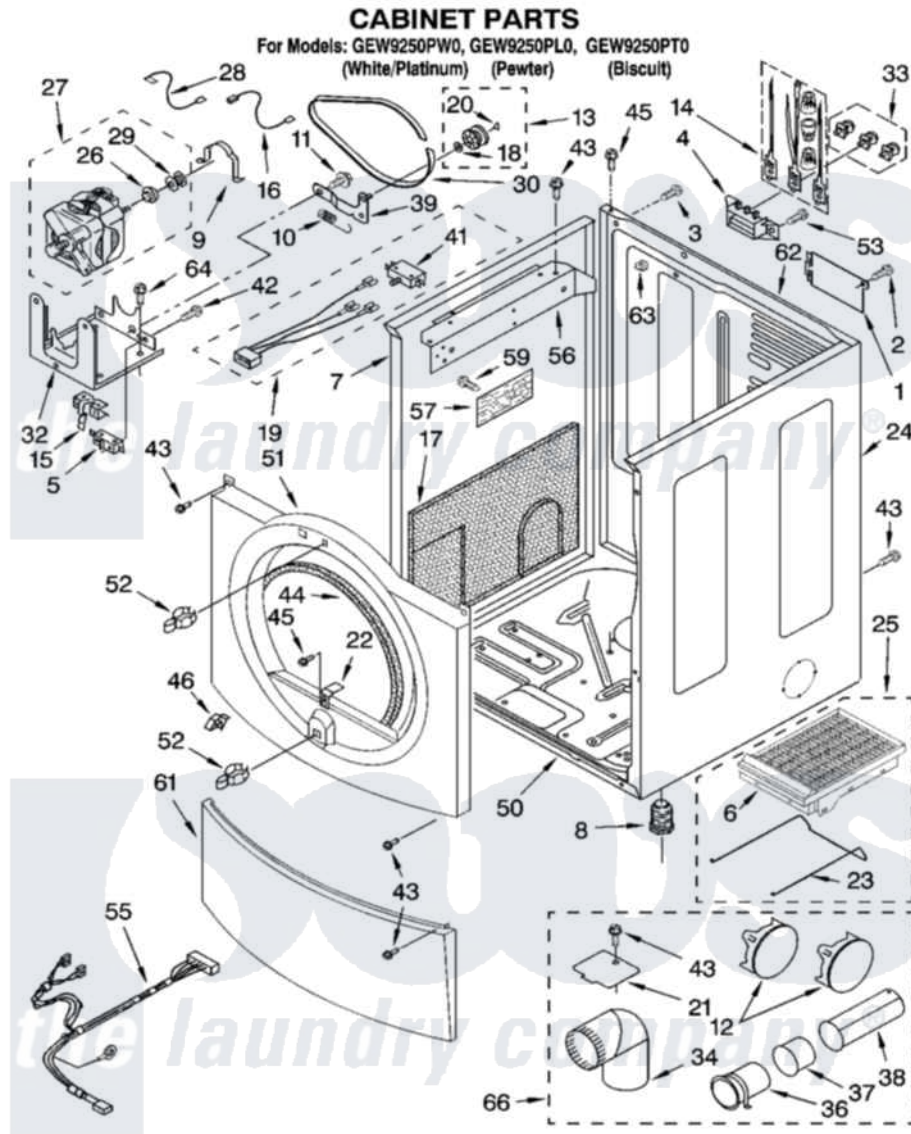

Whirlpool GEW9250PT0 02 - CABINET PARTS

8180470

3

Whirlpool Residential Whirlpool GEW9250PT0 Dryer Parts Parts Diagram 02 - CABINET PARTS
Click on the part number to view part

Item	Original Part Number	Replaced By	Status	Part Description
1	8317342	W10119283		Cover, Terminal Block
2	3390814	90767		Screw, 8A X 3/8 HeX Washer Head Tapping
3	697776	4331106		Screw, No.10-32 X 7/16
4	3397659			Block, Terminal
5	3394881	279782		Switch-Lid
6	8521959	W10121663		Dryer Rack
7	8519209	W10131287		Panel
"	8519216	3980358		Panel
"	8519210	W10131288		Panel
8	3392100	49621		Feet-Leveling
"	279810			Foot-Optional
9	660658			Clamp, Motor Mounting 343481 685441
10	3387374			Spring, Idler
11	3389420			Retainer-Idler 1/4-20 X 1/16
12	697750	W10470674		Dryer Exhaust Kit