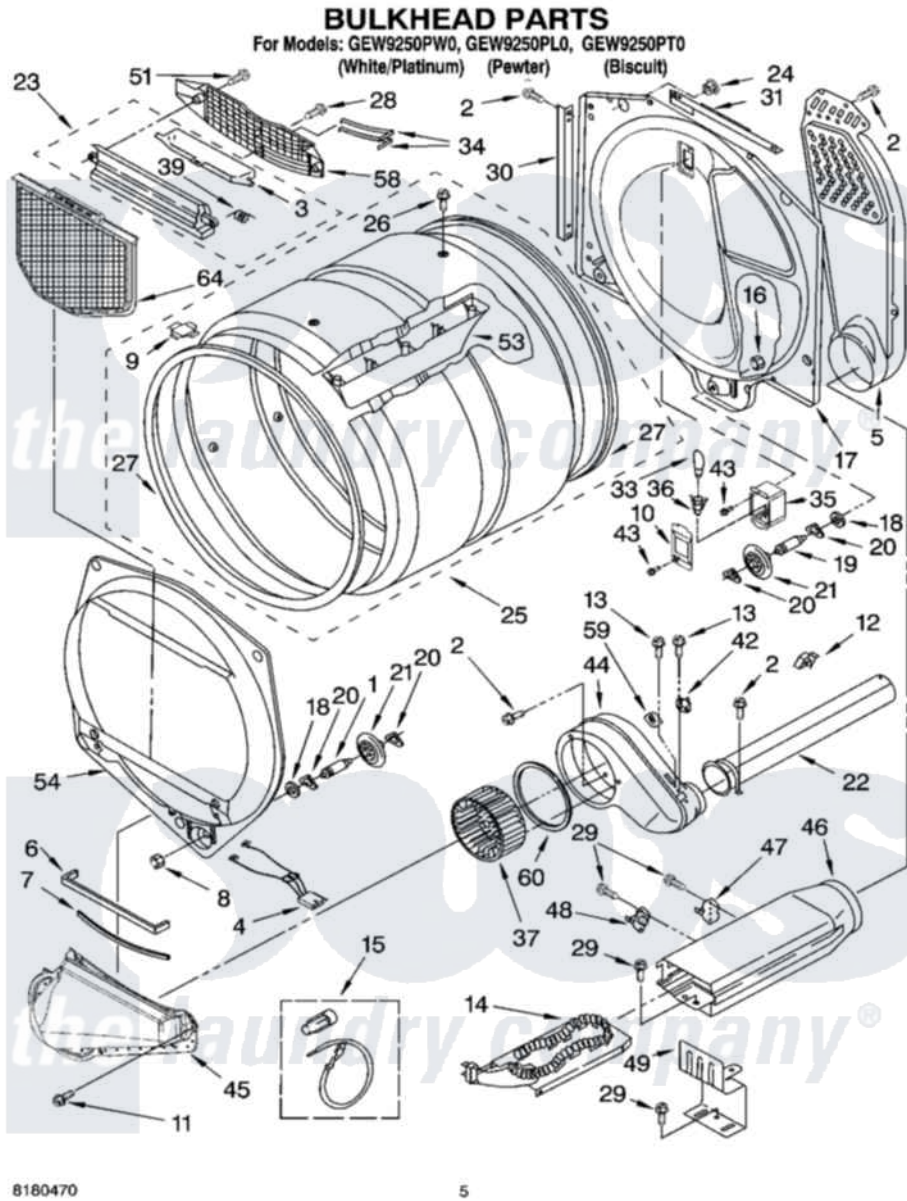

Whirlpool GEW9250PT0 03 - BULKHEAD PARTS

8180470

5

Whirlpool [Residential Whirlpool GEW9250PT0 Dryer Parts](#) Parts Diagram 03 - BULKHEAD PARTS
Click on the part number to view part

Item	Original Part Number	Replaced By	Status	Part Description
1	3399508	W10359271		Shaft, Drum Roller Threads
2	3390647	488729		Screw
3	3394984	8563758		Door, Lint Screen
4	3406653			Harness, Sensor
5	697354	3387911		Duct-Air
6	697813			Seal, Outlet Housing
7	697814	697813		Seal, Outlet Housing
8	3359452			Nut, Lock
9	8066086			Plug, Drum Hole
10	3402841	8532165		Lens, Drum Light
11	359625	487240		Screw, For Mtg. Service Capacitor
12	3388229			Retainer, Toe Panel
13	3390646	W10139210		Screw, 8-18 X 5/16
14	3387747			Element, Heater
15	279457			Wire Kit, Terminal
16	3387709			Nut, 3/8-16