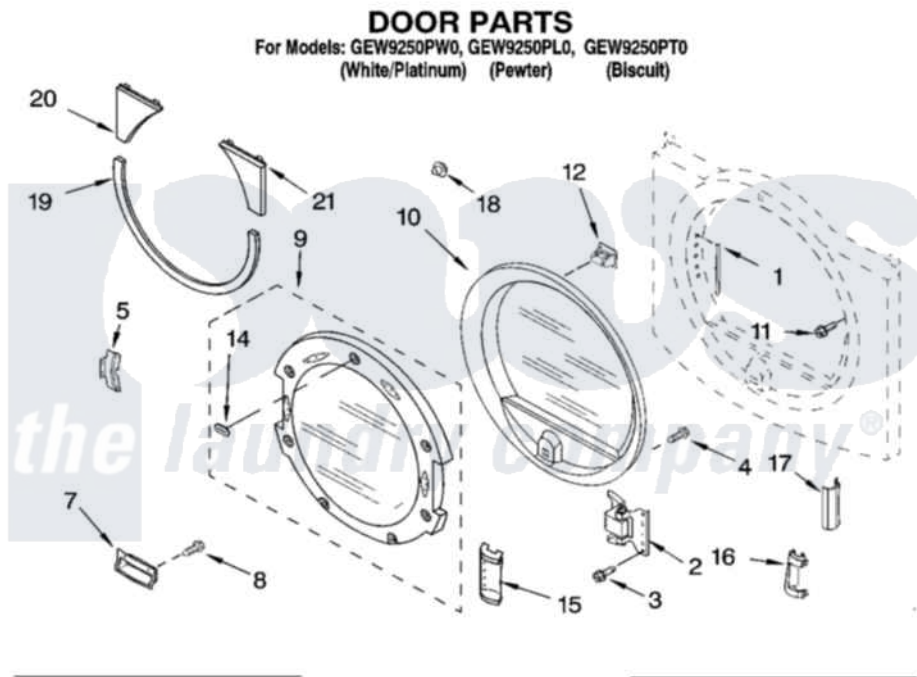

Whirlpool GEW9250PT0 04 - DOOR PARTS

6180470

7

Whirlpool [Residential Whirlpool GEW9250PT0 Dryer Parts](#) Parts Diagram 04 - DOOR PARTS
Click on the part number to view part

Item	Original Part Number	Replaced By	Status	Part Description
1	8563855			Label, Hinge Hole
2	8559709	280200		Hinge
3	342043	486146		Screw
4	9742177			Screw, 8-18 X .625
5	8529539			Bracket, Handle
7	8559739			Handle, Door Assembly
"	8559743			Handle, Door Assembly
"	8559741			Handle, Door Assembly
"	8559738			Handle, Door Assembly Handle, Door Assembly
"	8559742			Handle, Door Assembly Handle, Door Assembly
"	8559740			Handle, Door Assembly Handle, Door Assembly
8	3357011	308685		Side Trim)
9	8541574	8572960		Door Assembly
"	3980079	8572962		Door Assembly

"	3977873	8572961	Door Assembly
10	8546200	8557501	Inner Door Assembly
11	355515		Screw, 8-18 X 11/16
12	3389441		Door Catch Assembly
14	8529540	8303811	Badge, Assembly
15	8528289		Filler Handle
"	3980082		Filler Handle
"	3979771		Filler Handle)
"	8528287		Filler Handle Filler Handle
"	3980101		Filler Handle Filler Handle
"	3979772		Filler Handle Filler Handle
16	8559713		Cover-Hinge, Stationary
"	8559719		Cover-Hinge, Stationary
"	8559717		Cover-Hinge, Stationary
"	8559712		Cover-Hinge, Stationary Cover-Hinge, Stationary
"	8559718	Not Available	Cover-Hinge, Stationary (RH) (Following Parts Not Included) Cover-Hinge, Stationary (LH) (Pewter)
"	8559716		Cover-Hinge, Stationary Cover-Hinge, Stationary
17	8559722		Cover-Hinge, Rotating
"	8559724		Cover-Hinge, Rotating
"	8559723		Cover-Hinge, Rotating
18	8547091	8181929	Clip, Trim
19	8558683	8533767	Trim And Clip Assembly
"	8558685	8533769	Trim And Clip Assembly
"	8558684	Not Available	Trim & Clip Assembly (Lower) (Biscuit)
20	8558687	8529526	Trim And Clip Assembly
"	8558692	3980088	Trim And Clip Assembly
"	8558690	3979783	Trim And Clip Assembly
21	8558689	8529528	Trim And Clip Assembly
"	8558693	3980090	Trim And Clip Assembly
"	8558691	3979784	Trim And Clip Assembly