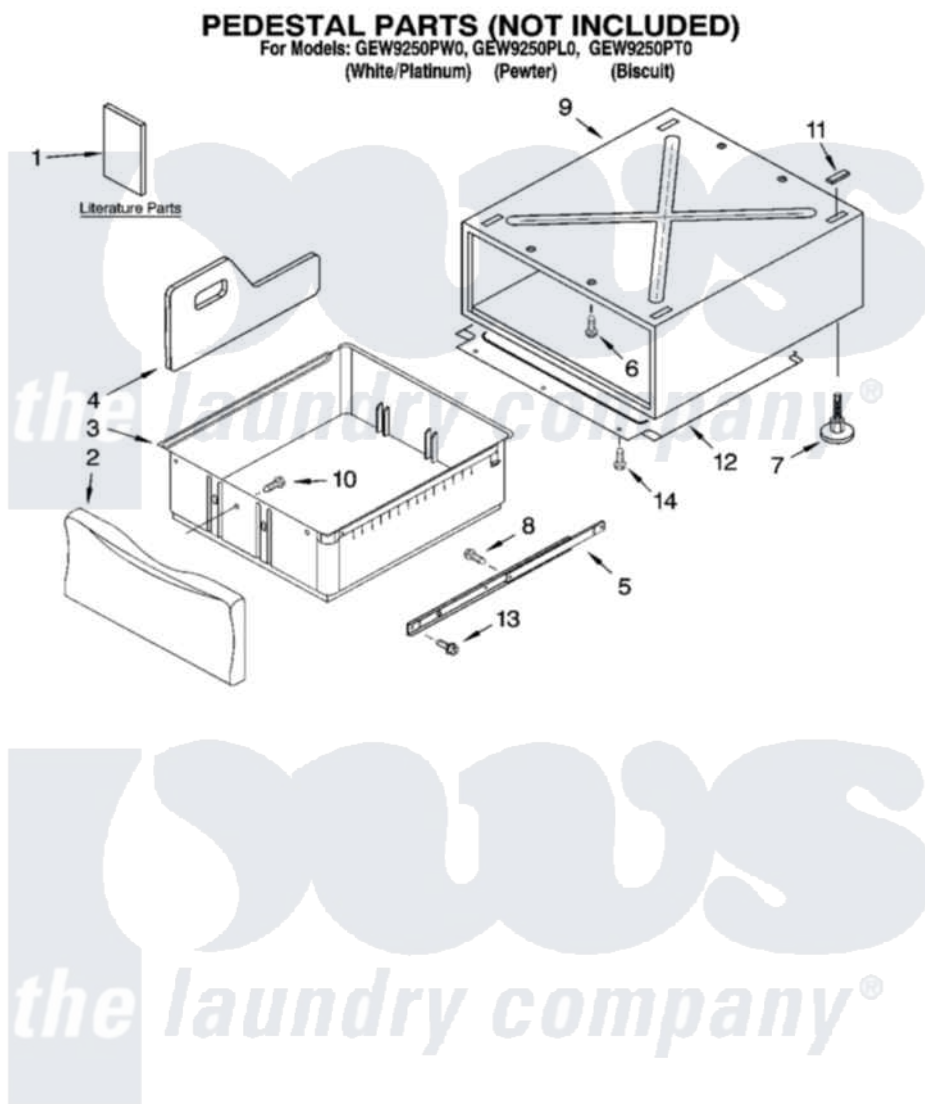

**Whirlpool GEW9250PT0 05 - PEDESTAL PARTS (NOT INCLUDED),
OPTIONAL PARTS (NOT INCLUDED)**

Whirlpool [Residential Whirlpool GEW9250PT0 Dryer Parts](#) Parts Diagram 05 - PEDESTAL PARTS (NOT INCLUDED),
OPTIONAL PARTS (NOT INCLUDED)
[Click on the part number to view part](#)

Item	Original Part Number	Replaced By	Status	Part Description
1	LIT8537141		Not Available	Literature Parts (Installation Instructions)
"	LIT8537342		Not Available	Literature Parts (Parts List)
2	8537870	8538014		Drawer Front Assembly
"	8537871	8538015		Drawer Front Assembly
"	8537872	8538016		Drawer Front Assembly
"	8537908	8538017		Drawer Front Assembly
"	8537931	8538018		Drawer Front Assembly
3	8537883			Drawer Bin
"	8537934			Drawer Bin
4	8537875	280123		Divider
"	8537935	285974		Divider
5	8537850	8578394		Slide Assembly
6	3400111			Screw, 12-14 X 5/8
7	8537852	8563585		Leveling Foot And Nut