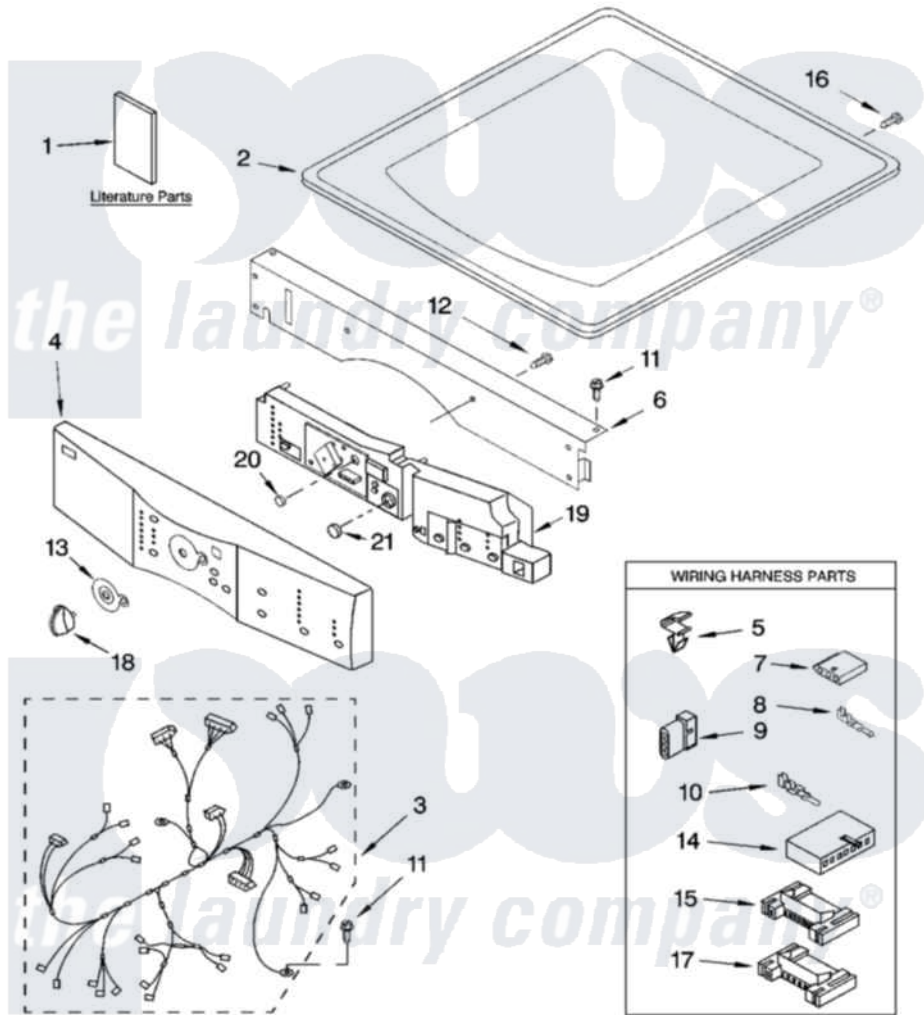

# Whirlpool GEW9250PT1 01 - TOP AND CONSOLE PARTS

## TOP AND CONSOLE PARTS

For Models: GEW9250PW1, GEW9250PL1, GEW9250PT1  
(White/Platinum) (Pewter) (Biscuit)

ELECTRIC DRYER

10-05 Litho in U.S.A.(LT)

1

Part No. 8180952

Whirlpool Residential Whirlpool GEW9250PT1 Dryer Parts Parts Diagram 01 - TOP AND CONSOLE PARTS  
Click on the part number to view part

Item	Original Part Number	Replaced By	Status	Part Description
1	8578185		Not Available	Use & Care Guide
"	<a href="#">8558722</a>			Tech Sheet
"	8563723		Not Available	Guide, Quick Start
2	8519251	<a href="#">W10117263</a>		Top
"	3980096	<a href="#">3980357</a>		Top
"	8519252	<a href="#">3979307</a>		Top
3	8529983	<a href="#">8576530</a>		Harness, Main
4	<a href="#">8558748</a>			Panel, Console
"	<a href="#">8558751</a>			Panel, Console
"	<a href="#">8558750</a>			Panel, Console
5	<a href="#">3394427</a>			Clip-Harness
6	<a href="#">8519271</a>			Bracket, Console
7	<a href="#">353424</a>			Plug, Terminal
8	<a href="#">94614</a>			Terminal
9	<a href="#">3936144</a>			Do-It-Yourself Repair Manuals
10	94613	<a href="#">596797</a>		Terminal

11	3390647	<a href="#">488729</a>	Screw
12	488886	<a href="#">488787</a>	Screw
13	<a href="#">8519406</a>		Bezel, Cycle
14	<a href="#">3936150</a>		Connector, 7-Circuit
15	<a href="#">3395683</a>		Receptacle, Multi-Terminal
16	<a href="#">8281225</a>		Screw, 8-18 X 1/2
17	<a href="#">2203186</a>		Connector, 5-Circuit
18	46197020472	<a href="#">8181859</a>	Knob, Control
"	46197020742	<a href="#">8182050</a>	Knob, Control
"	46197020741	<a href="#">8182049</a>	Knob, Control
19	<a href="#">8558753</a>		User Interface
"	<a href="#">8558756</a>		User Interface
"	<a href="#">8558755</a>		User Interface
20	<a href="#">8561811</a>		Button, Start
21	8561812	Not Available	Button, Pause/Cancel