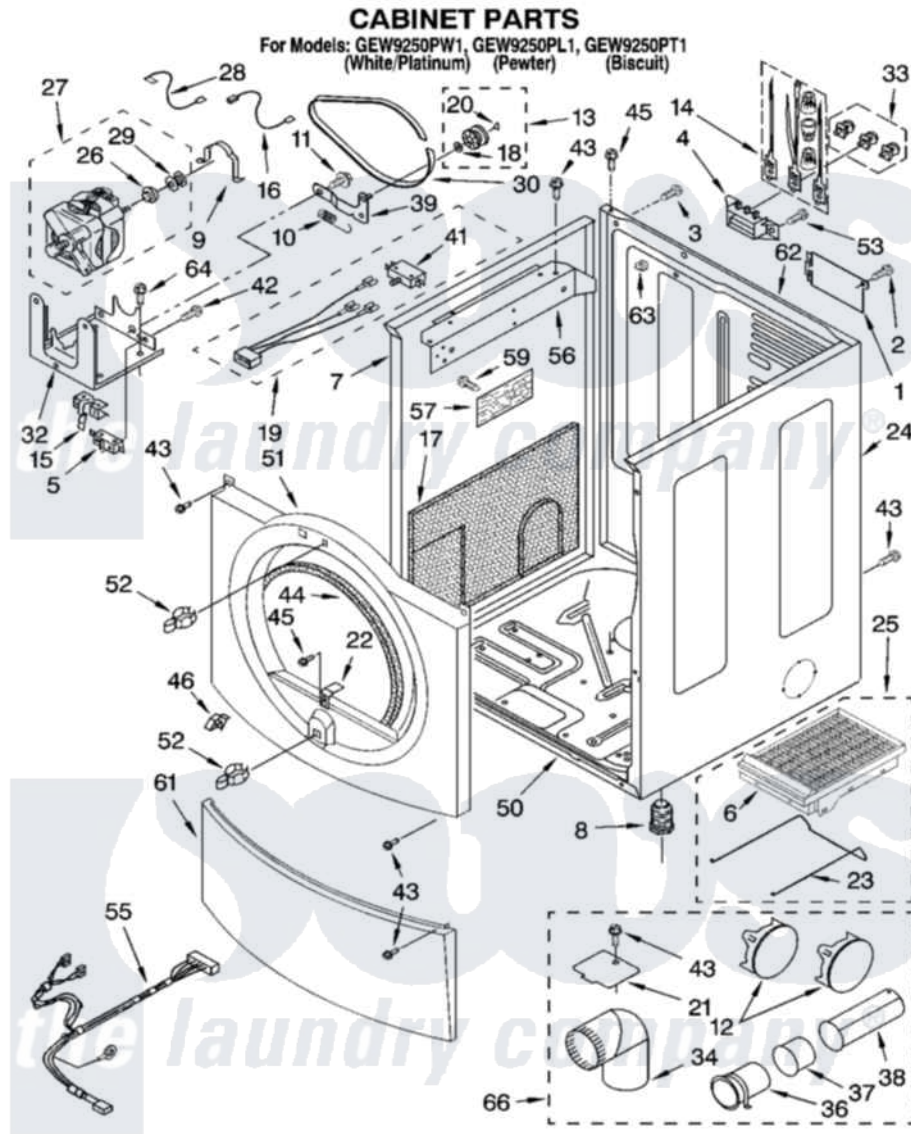

# Whirlpool GEW9250PT1 02 - CABINET PARTS

8180952

3

Whirlpool [Residential Whirlpool GEW9250PT1 Dryer Parts](#) Parts Diagram 02 - CABINET PARTS  
Click on the part number to view part

Item	Original Part Number	Replaced By	Status	Part Description
1	8317342	<a href="#">W10119283</a>		Cover, Terminal Block
2	3390814	<a href="#">90767</a>		Screw, 8A X 3/8 HeX Washer Head Tapping
3	697776	<a href="#">4331106</a>		Screw, No.10-32 X 7/16
4	<a href="#">3397659</a>			Block, Terminal
5	3394881	<a href="#">279782</a>		Switch-Lid
6	8521959	<a href="#">W10121663</a>		Dryer Rack
7	8519209	<a href="#">W10131287</a>		Panel
"	8519216	<a href="#">3980358</a>		Panel
"	8519210	<a href="#">W10131288</a>		Panel
8	3392100	<a href="#">49621</a>		Feet-Leveling
"	<a href="#">279810</a>			Foot-Optional
9	<a href="#">660658</a>			Clamp, Motor Mounting 343481 685441
10	<a href="#">3387374</a>			Spring, Idler
11	<a href="#">3389420</a>			Retainer-Idler 1/4-20 X 1/16
12	697750	<a href="#">W10470674</a>		Dryer Exhaust Kit