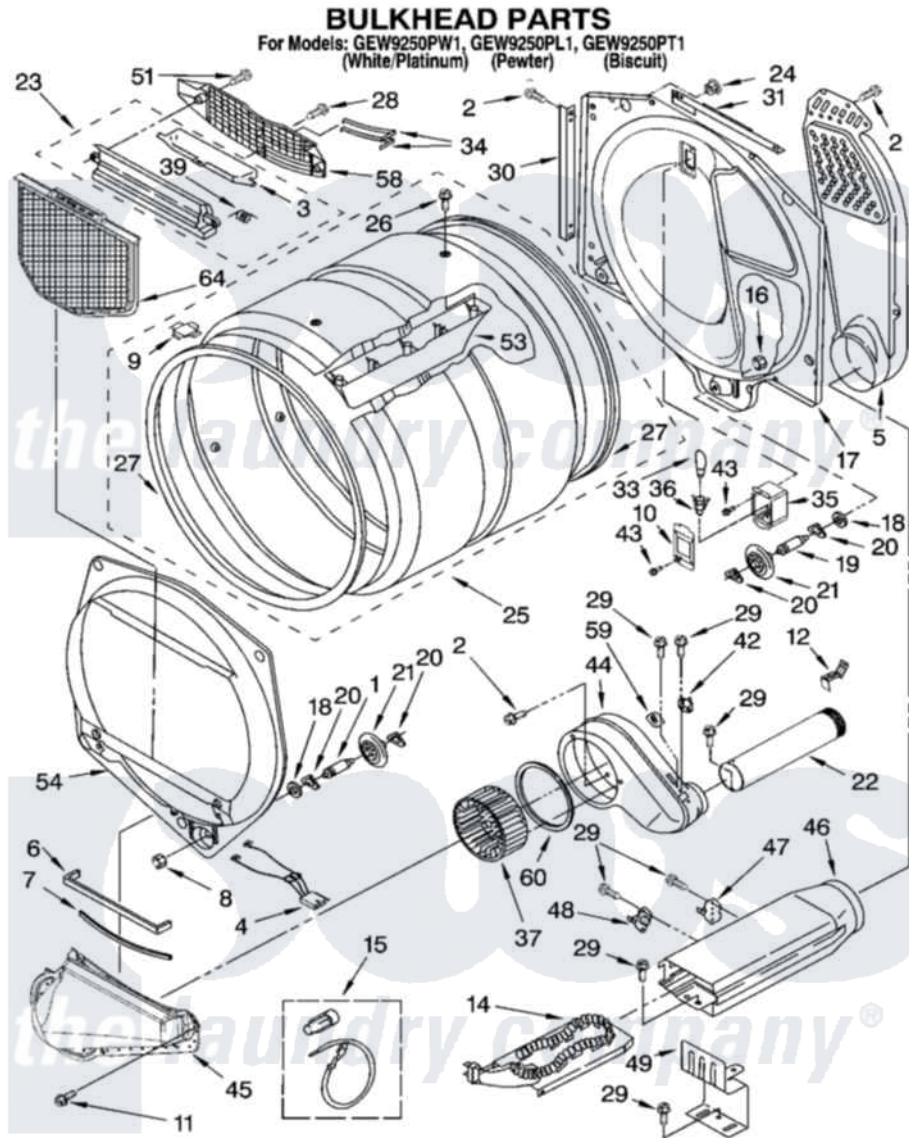

Whirlpool GEW9250PT1 03 - BULKHEAD PARTS

8180952

5

Whirlpool [Residential Whirlpool GEW9250PT1 Dryer Parts](#) Parts Diagram 03 - BULKHEAD PARTS
Click on the part number to view part

Item	Original Part Number	Replaced By	Status	Part Description
1	8575324	W10359271		Shaft, Drum Roller Threads
2	3390647	488729		Screw
3	3394984	8563758		Door, Lint Screen
4	3406653			Harness, Sensor
5	697354	3387911		Duct-Air
6	697813			Seal, Outlet Housing
7	697814	697813		Seal, Outlet Housing
8	3934666	W10080210		Nut, 3/8 X 16
9	8066086			Plug, Drum Hole
10	3402841	8532165		Lens, Drum Light
11	489463			Screw, 8-18 X 1/16
12	8572105			Retainer, Toe Panel
14	3387747			Element, Heater
15	279457			Wire Kit, Terminal
16	W10001120	W10080190		Nut, 3/8-16
17	8520836			Bulkhead, Rear

18	3387459	W10080960	Washer, Support
19	8575325	W10359272	Shaft, Roller Drum Threads
20	690997		Washer, Thrust
21	8536973	W10314173	Support
22	8563745	279936	Kit-Exhst
23	3394985	8563755	Housing, Outlet Assembly
24	8529007		Plug, Rear Bulkhead
25	8299966	W10113138	Complete Drum Assembly
26	97787	W10109200	Screw, Baffle Mounting
27	697694	280114	Seal
28	695240	488729	Screw
29	90767		Screw, 8A X 3/8 HeX Washer Head Tapping
30	8519221	W10118335	Channel Bracket, Rear Bulkhead
31	8519275	W10118337	Bracket-Bulkhead Upper Mounting
33	3406124	22002263	Lamp
34	3387223		Electrode, Sensor
35	3977373		Bracket, Drum Light
36	3403634	W10136369	Socket, Drum Light Assembly
37	697772		Wheel, Blower
39	3394986		Spring, Lint Screen Door
42	3976615	8577274	Thermostat 295F
43	487909	488729	Screw
44	8544362	W10119255	Housing, Blower
45	8066168	W10128606	Duct-Lint
46	3392537		Box, Heater
47	8318314	279973	Kit, Thermal Cut-Off
48	3391914		Thermostat 295 F
49	8066099		Bracket, Heater Box
51	3387230		Screw, 10-16 X 13/16
53	697693	W10113136	Baffle, Drum
54	8519245	W10136455	Bulkhead
58	8299979		Grill, Outlet Screen Door
59	3392519		Thermal Limiter
60	697770		Seal, Cover Plate Blower Housing
64	8066170	W10120998	Screen