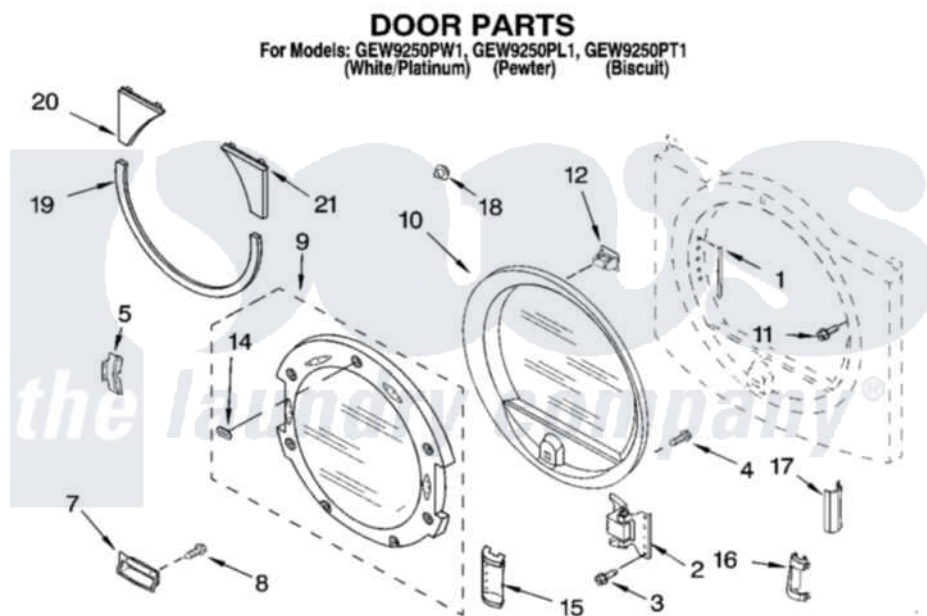

Whirlpool GEW9250PT1 04 - DOOR PARTS, OPTIONAL PARTS (NOT INCLUDED)

8180952

7

Whirlpool [Residential Whirlpool GEW9250PT1 Dryer Parts](#) Parts Diagram 04 - DOOR PARTS, OPTIONAL PARTS (NOT INCLUDED)

[Click on the part number to view part](#)

| Item | Original Part Number | Replaced By | Status | Part Description |
|------|-------------------------|------------------------|--------|--|
| 1 | 8563855 | | | Label, Hinge Hole |
| 2 | 8559709 | 280200 | | Hinge |
| 3 | 8534015 | 280203 | | Screw-Kit |
| 4 | 9742177 | | | Screw, 8-18 X .625 |
| 5 | 8529539 | | | Bracket, Handle |
| 7 | 8559739 | | | Handle, Door Assembly |
| " | 8559743 | | | Handle, Door Assembly |
| " | 8559741 | | | Handle, Door Assembly |
| " | 8559738 | | | Handle, Door Assembly Handle, Door Assembly |
| " | 8559742 | | | Handle, Door Assembly Handle, Door Assembly |
| " | 8559740 | | | Handle, Door Assembly Handle, Door Assembly |
| 8 | 3357011 | 308685 | | Side Trim) |
| 9 | 8572960 | | | Door Assembly |