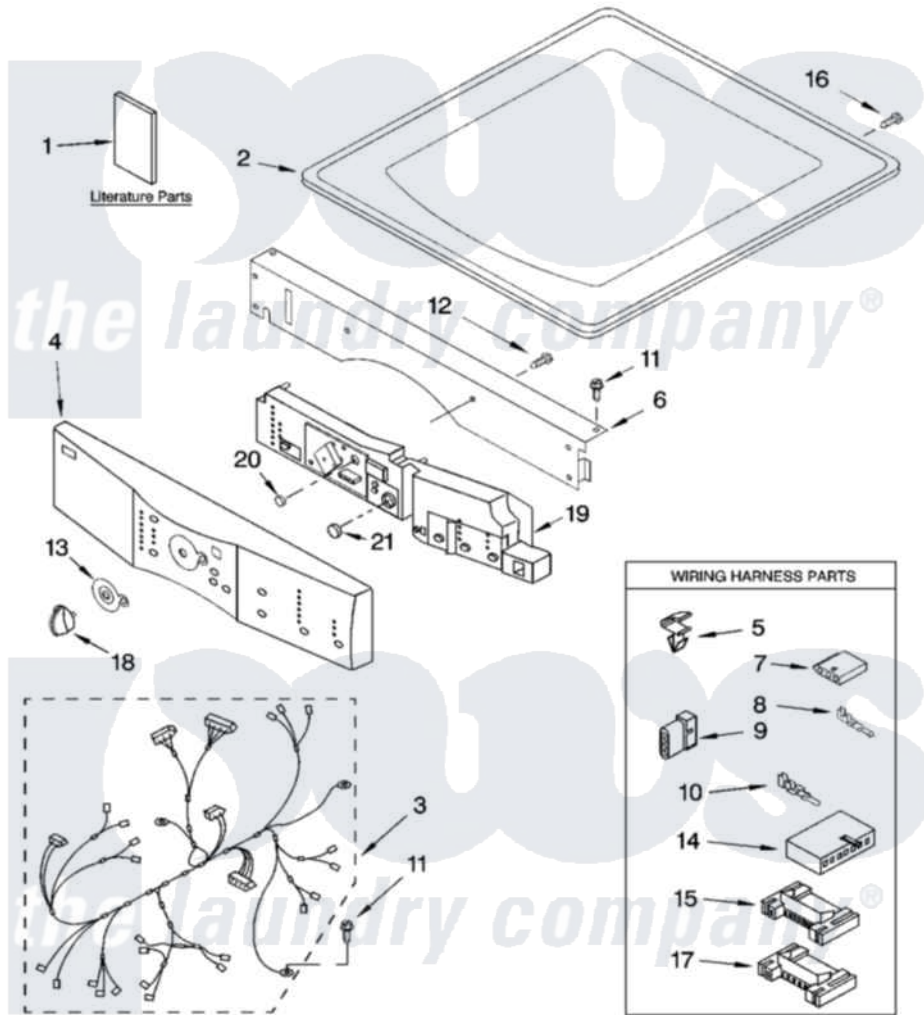

Whirlpool GEW9250PW0 01 - TOP AND CONSOLE PARTS

TOP AND CONSOLE PARTS

For Models: GEW9250PW0, GEW9250PL0, GEW9250PT0
(White/Platinum) (Pewter) (Biscuit)

ELECTRIC DRYER

7-04 Printed in U.S.A. (djc)

1

Part No. 6180470

Whirlpool Residential Whirlpool GEW9250PW0 Dryer Parts Parts Diagram 01 - TOP AND CONSOLE PARTS
Click on the part number to view part

Item	Original Part Number	Replaced By	Status	Part Description
1	8530051		Not Available	Use & Care Guide
"	8558722			Tech Sheet
2	8519251	W10117263		Top
"	3980096	3980357		Top
"	8519252	3979307		Top
3	8529983	8576530		Harness, Main
4	8558748			Panel, Console
"	8558751			Panel, Console
"	8558750			Panel, Console
5	3394427			Clip-Harness
6	8519271			Bracket, Console
7	353424			Plug, Terminal
8	94614			Terminal
9	3936144			Do-It-Yourself Repair Manuals
10	94613	596797		Terminal
11	3390647	488729		Screw

12	488886	488787	Screw
13	8519406		Bezel, Cycle
14	3936150		Connector, 7-Circuit
15	3395683		Receptacle, Multi-Terminal
16	8281225		Screw, 8-18 X 1/2
17	2203186		Connector, 5-Circuit
18	46197020472	8181859	Knob, Control
"	46197020742	8182050	Knob, Control
"	46197020741	8182049	Knob, Control
19	8558753		User Interface
"	8558756		User Interface
"	8558755		User Interface
20	8561811		Button, Start
21	8561812	Not Available	Button, Pause/Cancel