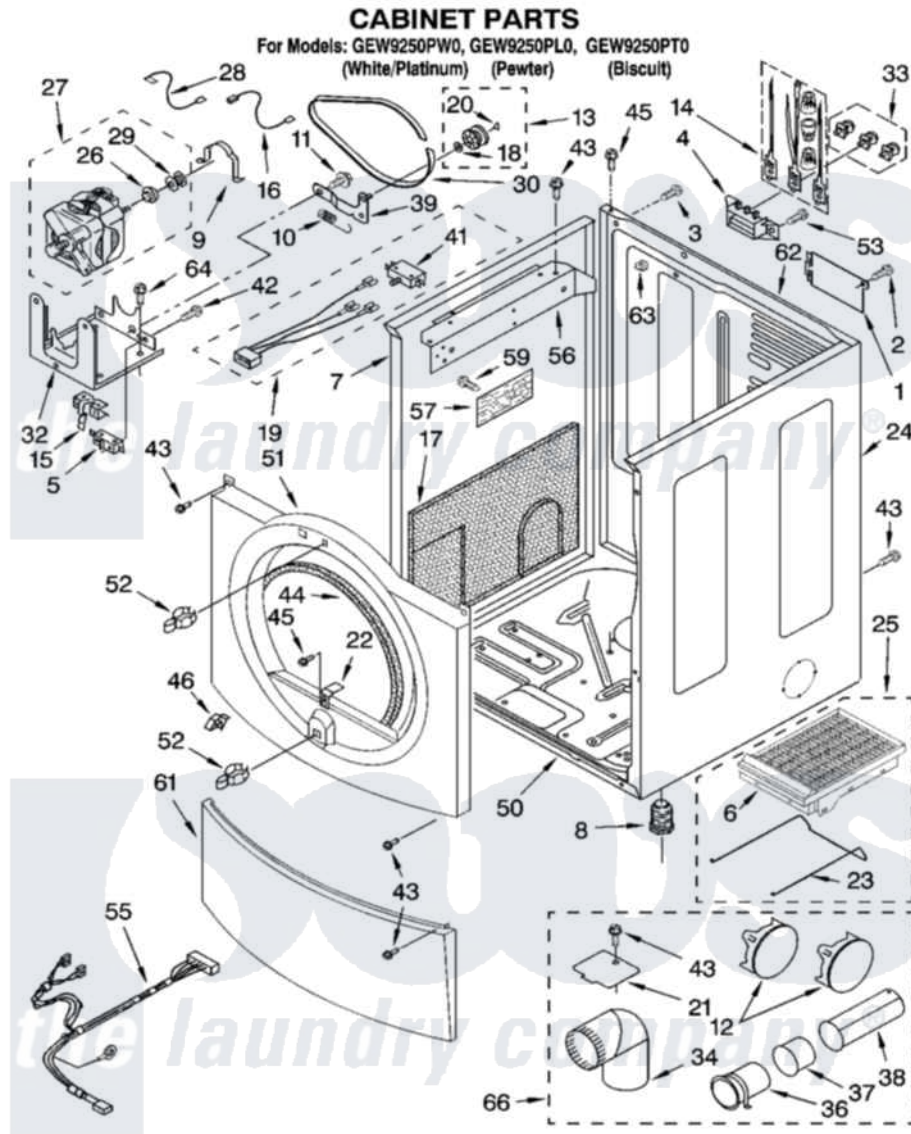

Whirlpool GEW9250PW0 02 - CABINET PARTS

8180470

3

Whirlpool [Residential Whirlpool GEW9250PW0 Dryer Parts](#) Parts Diagram 02 - CABINET PARTS
Click on the part number to view part

Item	Original Part Number	Replaced By	Status	Part Description
1	8317342	W10119283		Cover, Terminal Block
2	3390814	90767		Screw, 8A X 3/8 HeX Washer Head Tapping
3	697776	4331106		Screw, No.10-32 X 7/16
4	3397659			Block, Terminal
5	3394881	279782		Switch-Lid
6	8521959	W10121663		Dryer Rack
7	8519209	W10131287		Panel
"	8519216	3980358		Panel
"	8519210	W10131288		Panel
8	3392100	49621		Feet-Leveling
"	279810			Foot-Optional
9	660658			Clamp, Motor Mounting 343481 685441
10	3387374			Spring, Idler
11	3389420			Retainer-Idler 1/4-20 X 1/16
12	697750	W10470674		Dryer Exhaust Kit