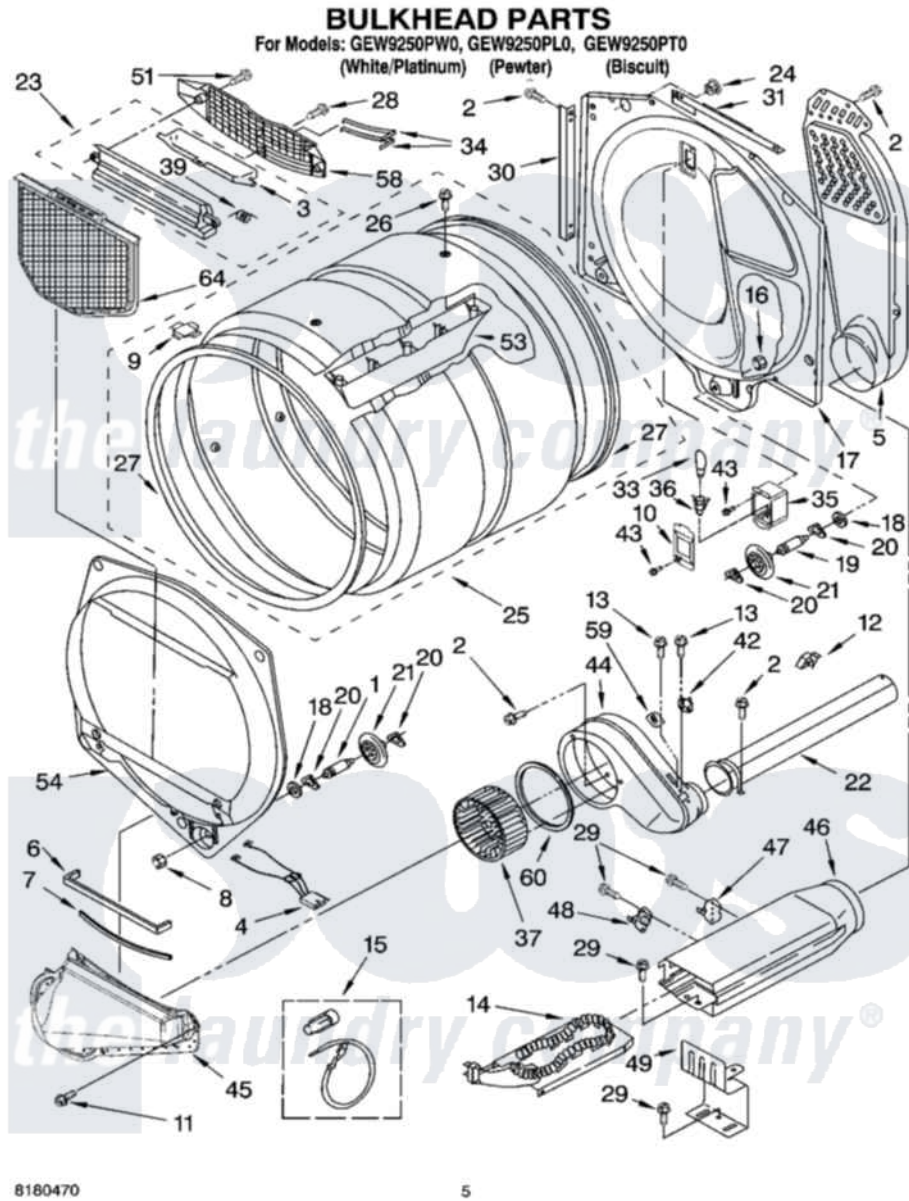

Whirlpool GEW9250PW0 03 - BULKHEAD PARTS

Whirlpool Residential Whirlpool GEW9250PW0 Dryer Parts Parts Diagram 03 - BULKHEAD PARTS
Click on the part number to view part

Item	Original Part Number	Replaced By	Status	Part Description
1	3399508	W10359271		Shaft, Drum Roller Threads
2	3390647	488729		Screw
3	3394984	8563758		Door, Lint Screen
4	3406653			Harness, Sensor
5	697354	3387911		Duct-Air
6	697813			Seal, Outlet Housing
7	697814	697813		Seal, Outlet Housing
8	3359452			Nut, Lock
9	8066086			Plug, Drum Hole
10	3402841	8532165		Lens, Drum Light
11	359625	487240		Screw, For Mtg. Service Capacitor
12	3388229			Retainer, Toe Panel
13	3390646	W10139210		Screw, 8-18 X 5/16
14	3387747			Element, Heater
15	279457			Wire Kit, Terminal
16	3387709			Nut, 3/8-16