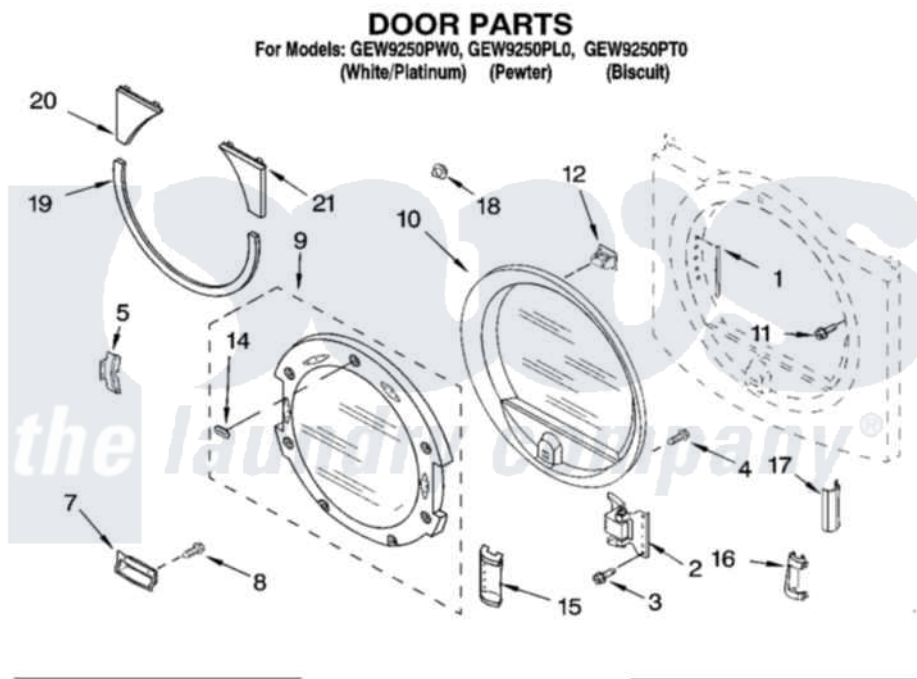

# Whirlpool GEW9250PW0 04 - DOOR PARTS

6180470

7

Whirlpool [Residential Whirlpool GEW9250PW0 Dryer Parts](#) Parts Diagram 04 - DOOR PARTS  
Click on the part number to view part

Item	Original Part Number	Replaced By	Status	Part Description
1	<a href="#">8563855</a>			Label, Hinge Hole
2	8559709	<a href="#">280200</a>		Hinge
3	342043	<a href="#">486146</a>		Screw
4	<a href="#">9742177</a>			Screw, 8-18 X .625
5	<a href="#">8529539</a>			Bracket, Handle
7	<a href="#">8559739</a>			Handle, Door Assembly
"	<a href="#">8559743</a>			Handle, Door Assembly
"	<a href="#">8559741</a>			Handle, Door Assembly
"	<a href="#">8559738</a>			Handle, Door Assembly Handle, Door Assembly
"	<a href="#">8559742</a>			Handle, Door Assembly Handle, Door Assembly
"	<a href="#">8559740</a>			Handle, Door Assembly Handle, Door Assembly
8	3357011	<a href="#">308685</a>		Side Trim )
9	8541574	<a href="#">8572960</a>		Door Assembly
"	3980079	<a href="#">8572962</a>		Door Assembly