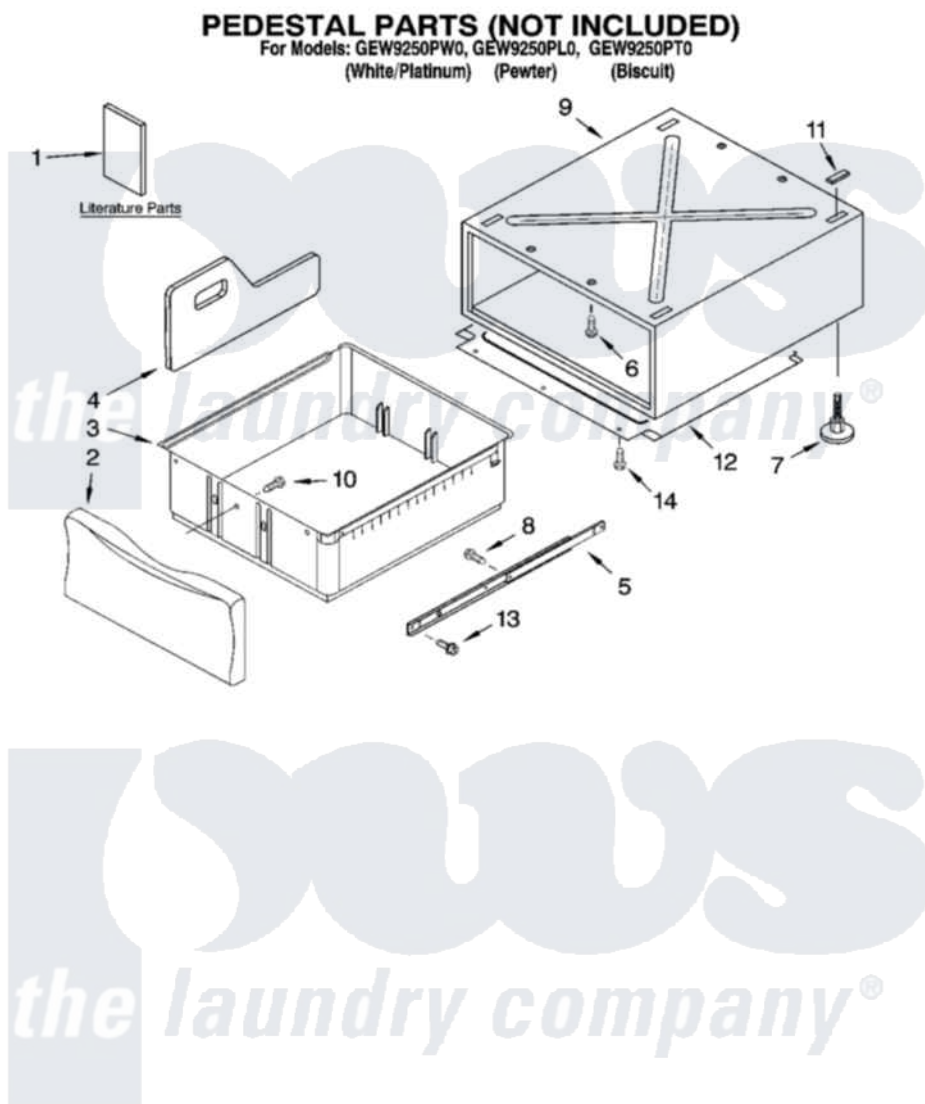

**Whirlpool GEW9250PW0 05 - PEDESTAL PARTS (NOT INCLUDED),  
OPTIONAL PARTS (NOT INCLUDED)**

Whirlpool [Residential Whirlpool GEW9250PW0 Dryer Parts](#) Parts Diagram 05 - PEDESTAL PARTS (NOT INCLUDED),  
OPTIONAL PARTS (NOT INCLUDED).  
Click on the part number to view part

Item	Original Part Number	Replaced By	Status	Part Description
1	LIT8537141		Not Available	Literature Parts (Installation Instructions)
"	LIT8537342		Not Available	Literature Parts (Parts List)
2	8537870	<a href="#">8538014</a>		Drawer Front Assembly
"	8537871	<a href="#">8538015</a>		Drawer Front Assembly
"	8537872	<a href="#">8538016</a>		Drawer Front Assembly
"	8537908	<a href="#">8538017</a>		Drawer Front Assembly
"	8537931	<a href="#">8538018</a>		Drawer Front Assembly
3	<a href="#">8537883</a>			Drawer Bin
"	<a href="#">8537934</a>			Drawer Bin
4	8537875	<a href="#">280123</a>		Divider
"	8537935	<a href="#">285974</a>		Divider
5	8537850	<a href="#">8578394</a>		Slide Assembly
6	<a href="#">3400111</a>			Screw, 12-14 X 5/8
7	8537852	<a href="#">8563585</a>		Leveling Foot And Nut