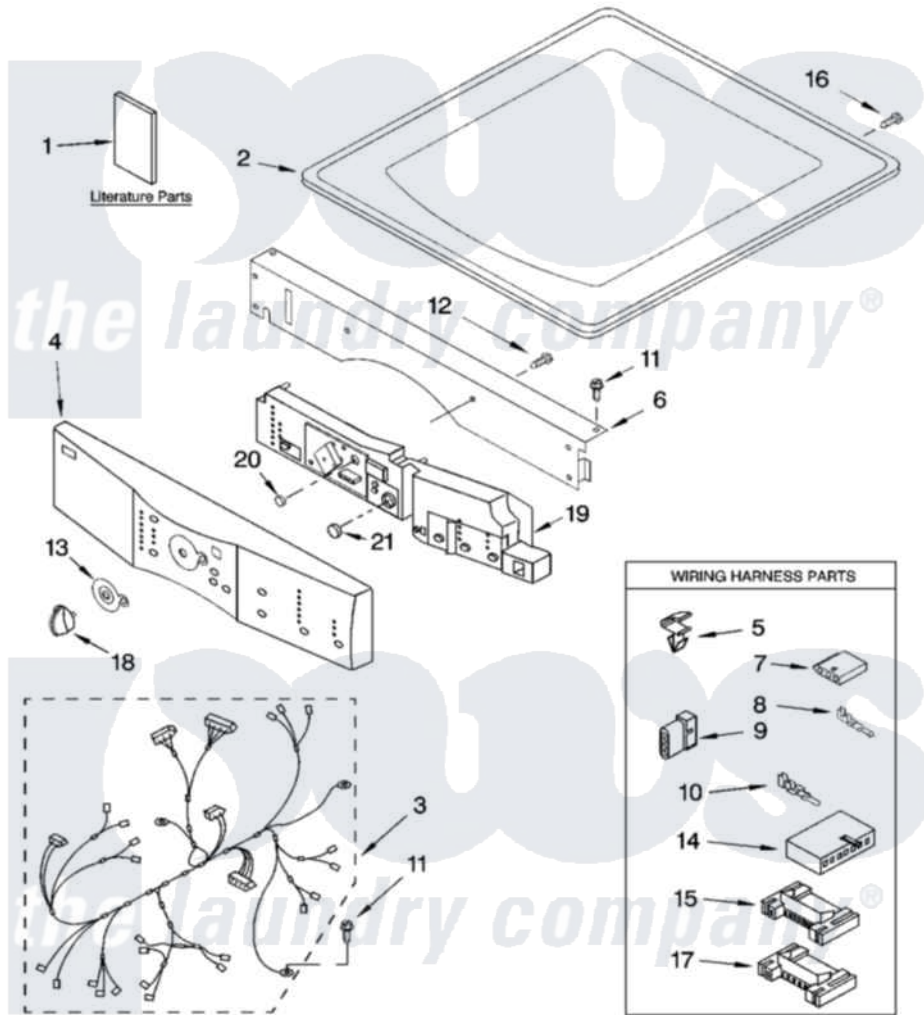

Whirlpool GEW9250SU0 01 - TOP AND CONSOLE PARTS

TOP AND CONSOLE PARTS

For Models: GEW9250SU0
(Ultimate Silver)

ELECTRIC DRYER

8-06 Litho in U.S.A.(LT)

1

Part No. 8181436

Whirlpool [Residential Whirlpool GEW9250SU0 Dryer Parts](#) Parts Diagram 01 - TOP AND CONSOLE PARTS
Click on the part number to view part

Item	Original Part Number	Replaced By	Status	Part Description
1	W10049540		Not Available	Use & Care Guide
"	8558722			Tech Sheet
"	8563723		Not Available	Guide, Quick Start
2	8579115	W10117271		Top
3	8529983	8576530		Harness, Main
4	8579111			Panel, Console
5	3394427			Clip-Harness
6	8519271			Bracket, Console
7	353424			Plug, Terminal
8	94614			Terminal
9	3936144			Do-It-Yourself Repair Manuals
10	94613	596797		Terminal
11	3390647	488729		Screw
12	488886	488787		Screw
13	8519406			Bezel, Cycle
14	3936150			Connector, 7-Circuit

15	3395683		Receptacle, Multi-Terminal
16	8281225		Screw, 8-18 X 1/2
17	2203186		Connector, 5-Circuit
18	8183004		Knob, Assembly
19	8559431	W10128437	Control-Elec
20	8561811		Button, Start
21	8561812	Not Available	Button, Pause/Cancel