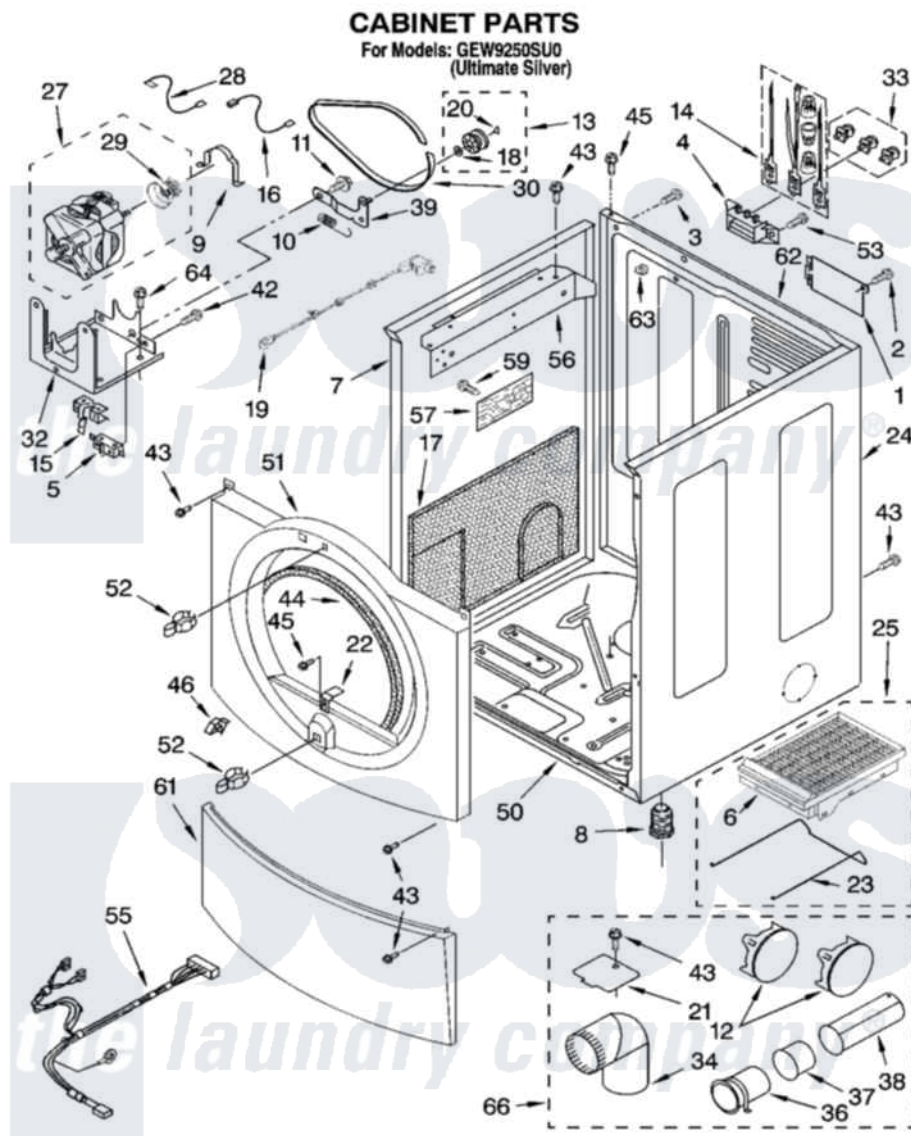

Whirlpool GEW9250SU0 02 - CABINET PARTS

8181436

3

Whirlpool Residential Whirlpool GEW9250SU0 Dryer Parts Parts Diagram 02 - CABINET PARTS

[Click on the part number to view part](#)

Item	Original Part Number	Replaced By	Status	Part Description
1	8317342	W10119283		Cover, Terminal Block
2	3390814	90767		Screw, 8A X 3/8 HeX Washer Head Tapping
3	697776	4331106		Screw, No.10-32 X 7/16
4	3397659			Block, Terminal
5	3394881	279782		Switch-Lid
6	8521959	W10121663		Dryer Rack
7	8579080	W10131292		Panel
8	3392100	49621		Feet-Leveling
"	279810			Foot-Optional
9	660658			Clamp, Motor Mounting 343481 685441
10	3387374			Spring, Idler
11	3389420			Retainer-Idler 1/4-20 X 1/16
12	697750	W10470674		Dryer Exhaust Kit
"	3979261			Plug, Multivent
"	3388311			Plug, Multivent