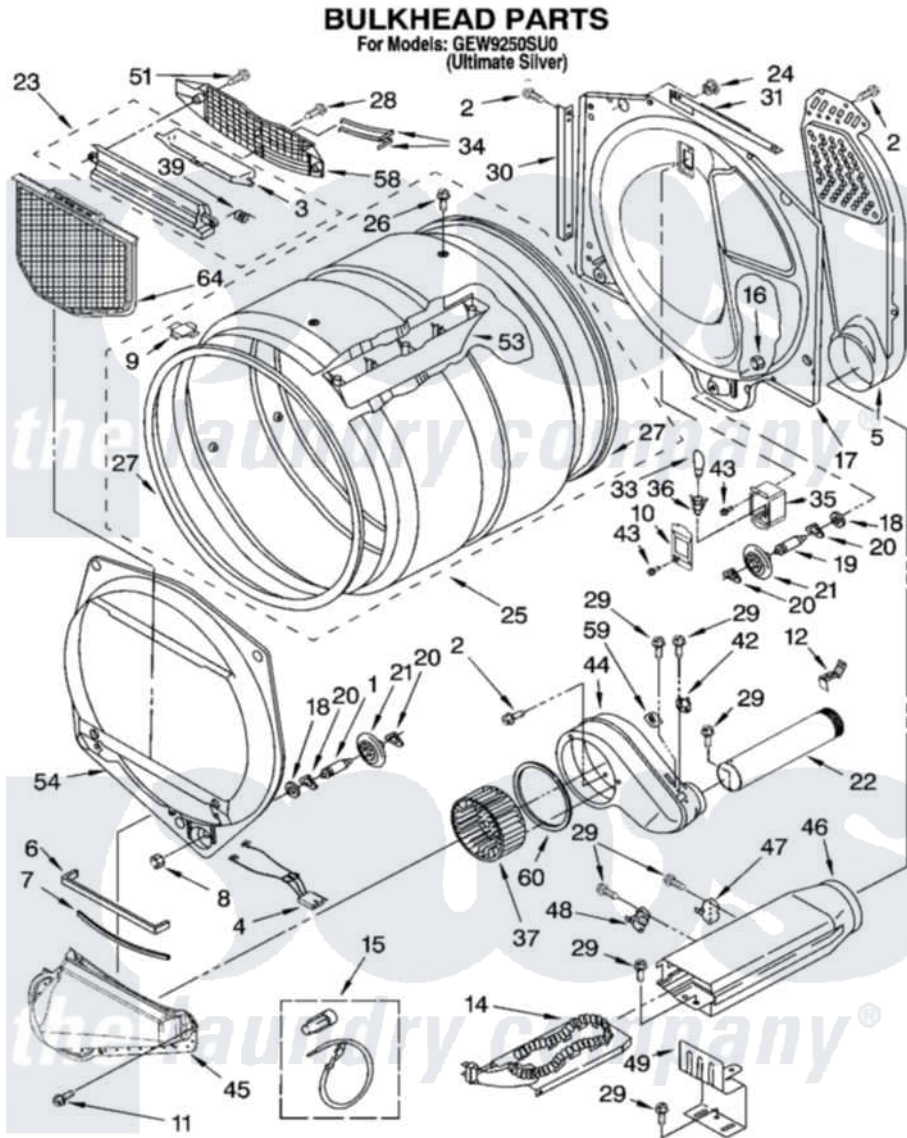

# Whirlpool GEW9250SU0 03 - BULKHEAD PARTS

8181436

5

Whirlpool [Residential Whirlpool GEW9250SU0 Dryer Parts](#) Parts Diagram 03 - BULKHEAD PARTS  
Click on the part number to view part

Item	Original Part Number	Replaced By	Status	Part Description
1	8575324	<a href="#">W10359271</a>		Shaft, Drum Roller Threads
2	3390647	<a href="#">488729</a>		Screw
3	3394984	<a href="#">8563758</a>		Door, Lint Screen
4	<a href="#">3406653</a>			Harness, Sensor
5	697354	<a href="#">3387911</a>		Duct-Air
6	<a href="#">697813</a>			Seal, Outlet Housing
7	697814	<a href="#">697813</a>		Seal, Outlet Housing
8	3934666	<a href="#">W10080210</a>		Nut, 3/8 X 16
9	<a href="#">8066086</a>			Plug, Drum Hole
10	3402841	<a href="#">8532165</a>		Lens, Drum Light
11	<a href="#">489463</a>			Screw, 8-18 X 1/16
12	<a href="#">8572105</a>			Retainer, Toe Panel
14	<a href="#">3387747</a>			Element, Heater
15	<a href="#">279457</a>			Wire Kit, Terminal
16	W10001120	<a href="#">W10080190</a>		Nut, 3/8-16
17	<a href="#">8520836</a>			Bulkhead, Rear