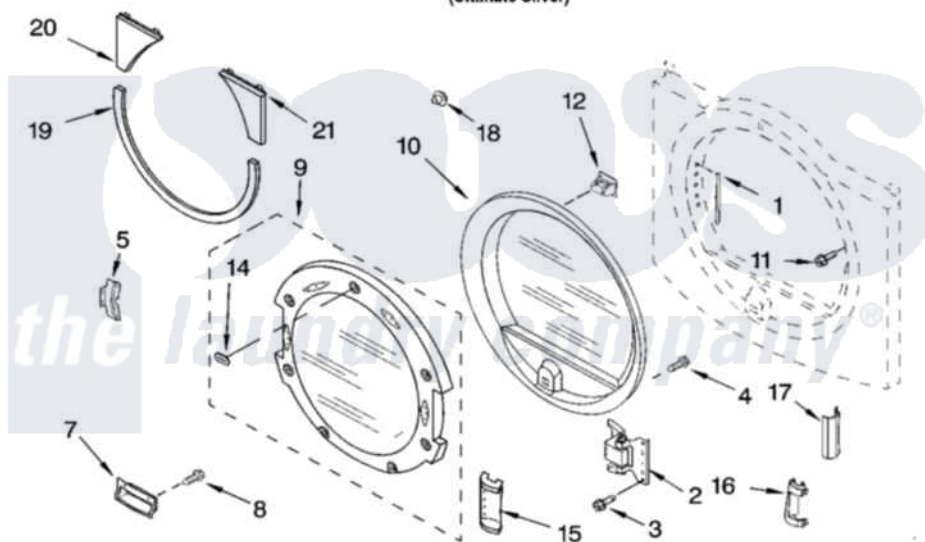

**Whirlpool GEW9250SU0 04 - DOOR PARTS, OPTIONAL PARTS (NOT INCLUDED)**

**DOOR PARTS**  
For Models: GEW9250SU0  
(Ultimate Silver)

8181436

7

Whirlpool [Residential Whirlpool GEW9250SU0 Dryer Parts](#) Parts Diagram 04 - DOOR PARTS, OPTIONAL PARTS (NOT INCLUDED)

Click on the part number to view part

Item	Original Part Number	Replaced By	Status	Part Description
1	8066209	<a href="#">8563855</a>		Label, Hinge Hole
2	8559709	<a href="#">280200</a>		Hinge
3	8534015	<a href="#">280203</a>		Screw-Kit
4	<a href="#">9742177</a>			Screw, 8-18 X .625
5	<a href="#">8529539</a>			Bracket, Handle
7	<a href="#">8580141</a>			Handle, Door Assembly
"	<a href="#">8580142</a>			Handle, Door Assembly Handle, Door Assembly
8	3357011	<a href="#">308685</a>		Side Trim )
9	<a href="#">8579093</a>			Door Assembly
10	<a href="#">8557501</a>			Inner Door Assembly
11	<a href="#">355515</a>			Screw, 8-18 X 11/16
12	<a href="#">3389441</a>			Door Catch Assembly
14	8529540	<a href="#">8303811</a>		Badge, Assembly
15	<a href="#">8579097</a>			Filler Handle