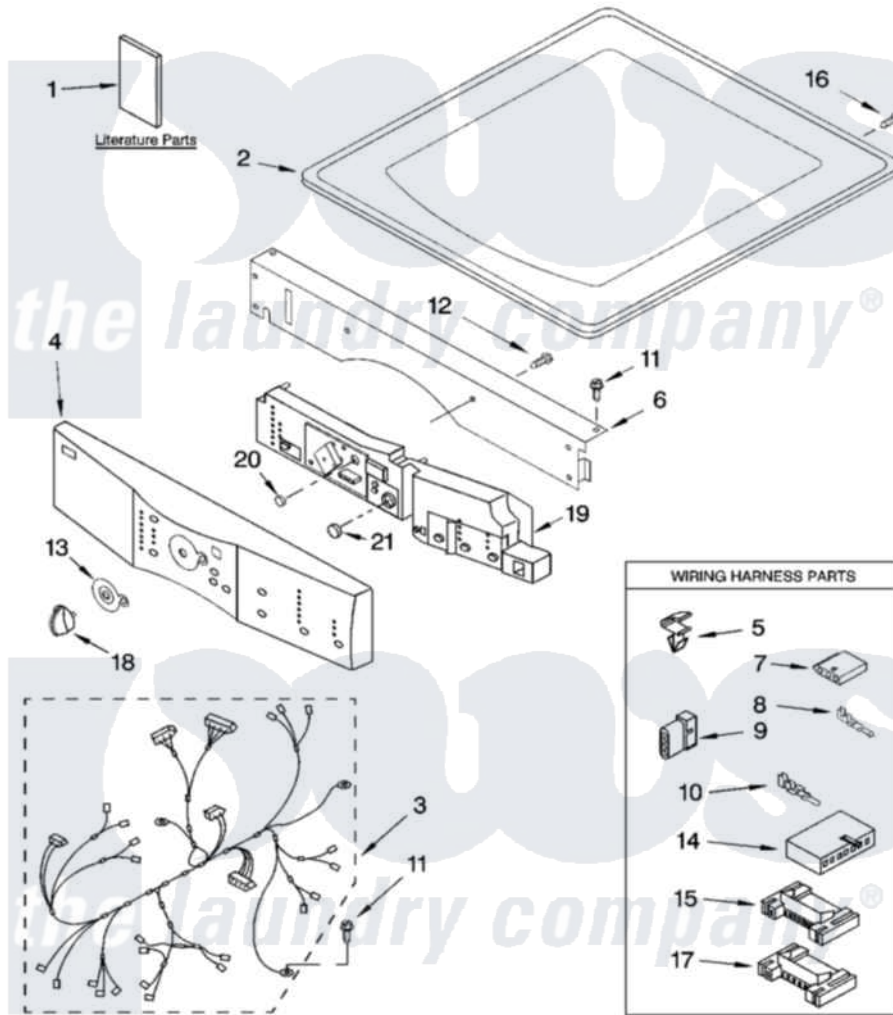

Whirlpool GEW9260PW0 01 - TOP AND CONSOLE PARTS

TOP AND CONSOLE PARTS

For Models: GEW9260PW0, GEW9260PL0
(White/Platinum) (Pewter)

ELECTRIC DRYER

7-04 Printed in U.S.A. (djc)

1

Part No. 8180471

Whirlpool Residential Whirlpool GEW9260PW0 Dryer Parts Parts Diagram 01 - TOP AND CONSOLE PARTS

[Click on the part number to view part](#)

Item	Original Part Number	Replaced By	Status	Part Description
1	8530062		Not Available	Use & Care Guide
"	8530064		Not Available	Tech Sheet
2	8519251	W10117263		Top
"	3980096	3980357		Top
3	8529983	8576530		Harness, Main
4	8558703			Panel, Console
"	8533601		Not Available	Panel, Console (Pewter)
5	3394427			Clip-Harness
6	8519271			Bracket, Console
7	353424			Plug, Terminal
8	94614			Terminal
9	3936144			Do-It-Yourself Repair Manuals
10	94613	596797		Terminal
11	3390647	488729		Screw
12	488886	488787		Screw
13	8519406			Bezel, Cycle

14	3936150		Connector, 7-Circuit
15	3395683		Receptacle, Multi-Terminal
16	8281225		Screw, 8-18 X 1/2
17	2203186		Connector, 5-Circuit
18	46197020472	8181859	Knob, Control
"	46197020742	8182050	Knob, Control
19	8558704		User Interface
"	8533602		User Interface
20	8561811		Button, Start
21	8561812	Not Available	Button, Pause/Cancel