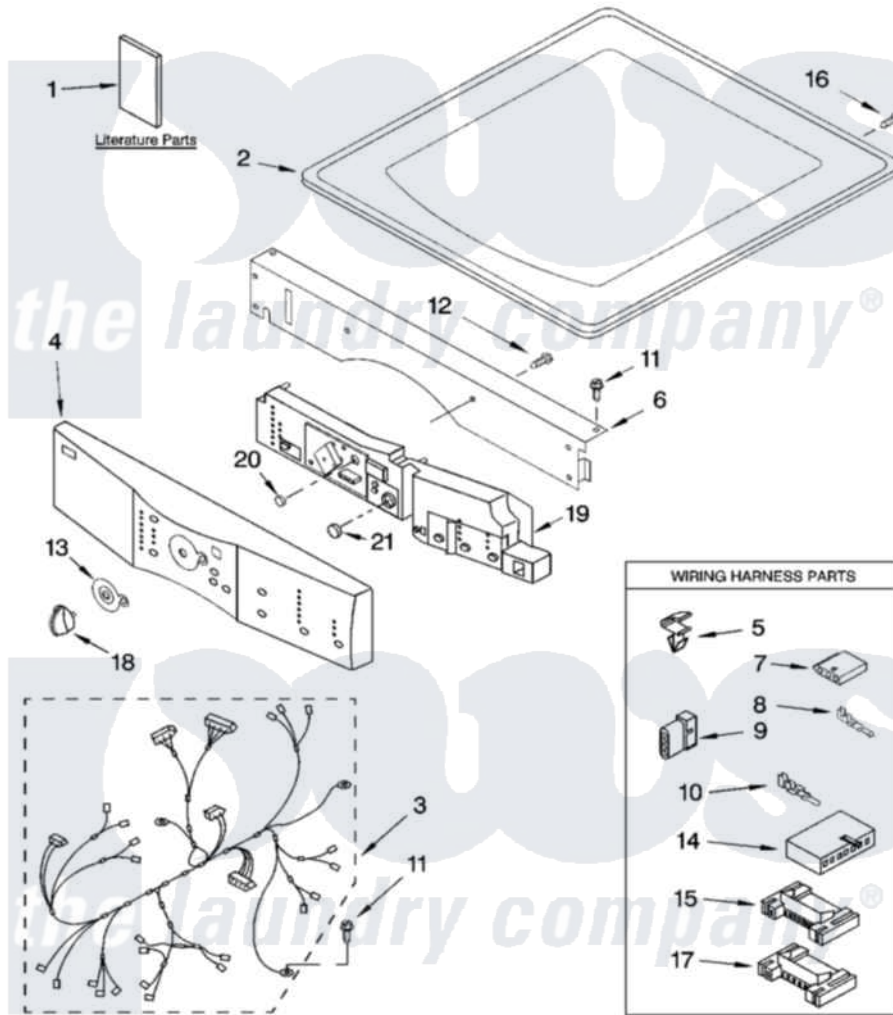

Whirlpool GEW9260PW1 01 - TOP AND CONSOLE PARTS

TOP AND CONSOLE PARTS

For Models: GEW9260PW1, GEW9260PL1
(White/Platinum) (Pewter)

ELECTRIC DRYER

10-05 Litho in U.S.A. (LT)

1

Part No. 8180962

Whirlpool Residential Whirlpool GEW9260PW1 Dryer Parts Parts Diagram 01 - TOP AND CONSOLE PARTS
Click on the part number to view part

Item	Original Part Number	Replaced By	Status	Part Description
1	8578188		Not Available	Use & Care Guide
"	8530064		Not Available	Tech Sheet
"	8530083		Not Available	Guide Quick Start
2	8519251	W10117263		Top
"	3980096	3980357		Top
3	8529983	8576530		Harness, Main
4	8558703			Panel, Console
"	8533601		Not Available	Panel, Console (Pewter)
5	3394427			Clip-Harness
6	8519271			Bracket, Console
7	353424			Plug, Terminal
8	94614			Terminal
9	3936144			Do-It-Yourself Repair Manuals
10	94613	596797		Terminal
11	3390647	488729		Screw
12	488886	488787		Screw

13	8519406		Bezel, Cycle
14	3936150		Connector, 7-Circuit
15	3395683		Receptacle, Multi-Terminal
16	8281225		Screw, 8-18 X 1/2
17	2203186		Connector, 5-Circuit
18	46197020472	8181859	Knob, Control
"	46197020742	8182050	Knob, Control
19	8558704		User Interface
"	8533602		User Interface
20	8561811		Button, Start
21	8561812	Not Available	Button, Pause/Cancel