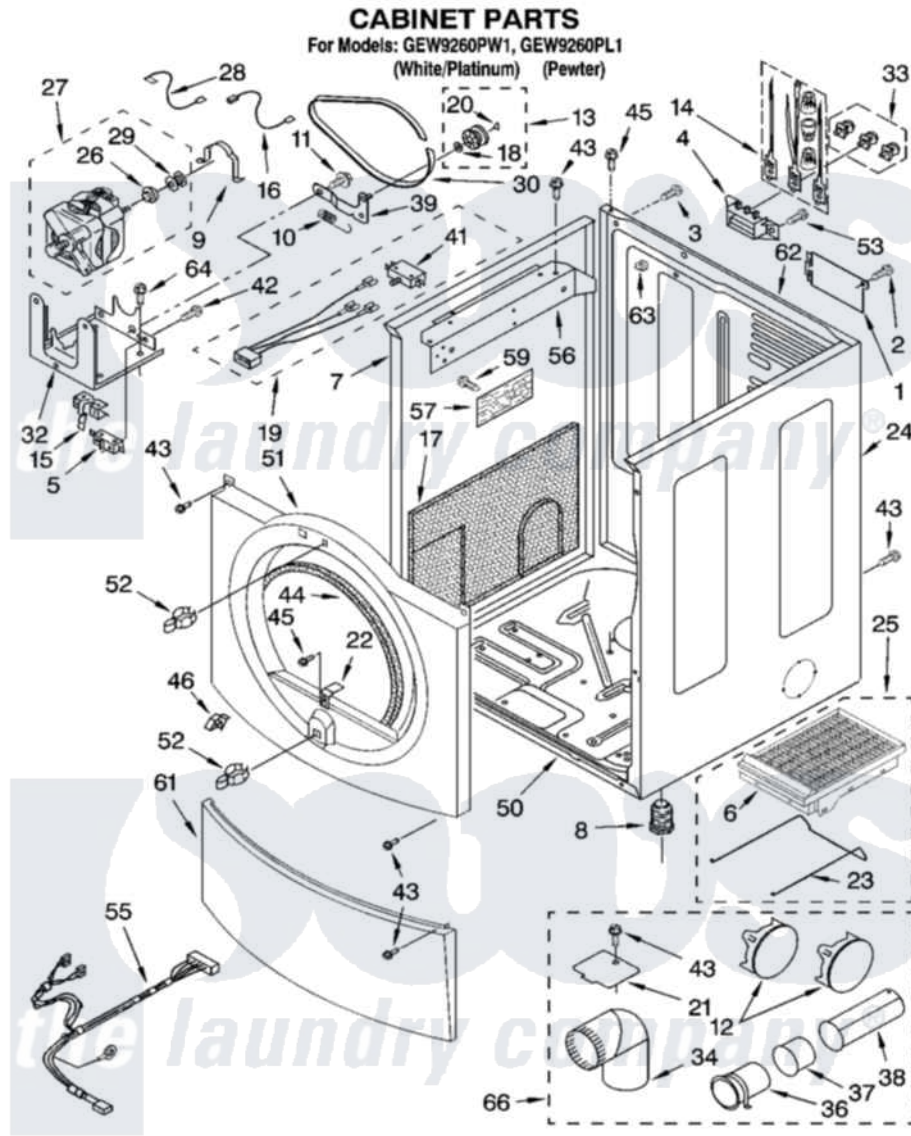

Whirlpool GEW9260PW1 02 - CABINET PARTS

8180062

3

Whirlpool [Residential Whirlpool GEW9260PW1 Dryer Parts](#) Parts Diagram 02 - CABINET PARTS
Click on the part number to view part

Item	Original Part Number	Replaced By	Status	Part Description
1	8317342	W10119283		Cover, Terminal Block
2	3390814	90767		Screw, 8A X 3/8 HeX Washer Head Tapping
3	697776	4331106		Screw, No.10-32 X 7/16
4	3397659			Block, Terminal
5	3394881	279782		Switch-Lid
6	8521959	W10121663		Dryer Rack
7	8519209	W10131287		Panel
"	8519216	3980358		Panel
8	3392100	49621		Feet-Leveling
"	279810			Foot-Optional
9	660658			Clamp, Motor Mounting 343481 685441
10	3387374			Spring, Idler
11	3389420			Retainer-Idler 1/4-20 X 1/16
12	697750	W10470674		Dryer Exhaust Kit
"	3979261			Plug, Multivent