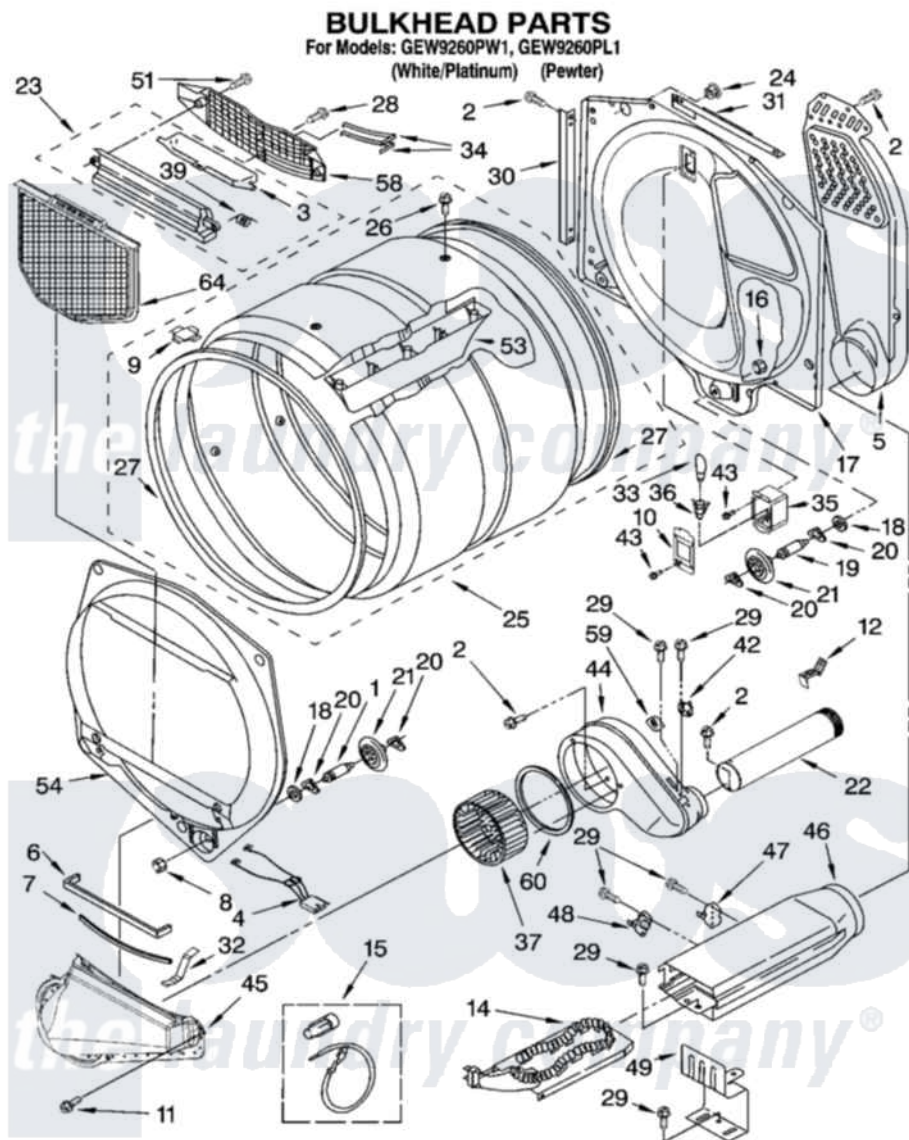

Whirlpool GEW9260PW1 03 - BULKHEAD PARTS

8180962

5

Whirlpool Residential Whirlpool GEW9260PW1 Dryer Parts Parts Diagram 03 - BULKHEAD PARTS
Click on the part number to view part

Item	Original Part Number	Replaced By	Status	Part Description
1	8575324	W10359271		Shaft, Drum Roller Threads
2	3390647	488729		Screw
3	3394984	8563758		Door, Lint Screen
4	3406653			Harness, Sensor
5	697354	3387911		Duct-Air
6	697813			Seal, Outlet Housing
7	697814	697813		Seal, Outlet Housing
8	3934666	W10080210		Nut, 3/8 X 16
9	8066086			Plug, Drum Hole
10	3402841	8532165		Lens, Drum Light
11	489463			Screw, 8-18 X 1/16
12	8572105			Retainer, Toe Panel
14	3387747			Element, Heater
15	279457			Wire Kit, Terminal
16	W10001120	W10080190		Nut, 3/8-16
17	8520836			Bulkhead, Rear