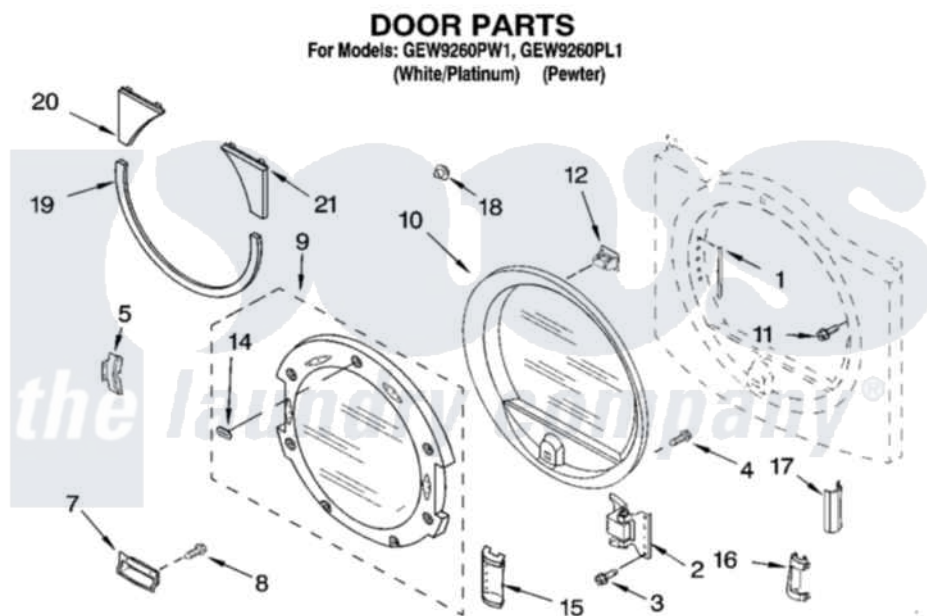

Whirlpool GEW9260PW1 04 - DOOR PARTS, OPTIONAL PARTS (NOT INCLUDED)

8190962

7

Whirlpool [Residential Whirlpool GEW9260PW1 Dryer Parts](#) Parts Diagram 04 - DOOR PARTS, OPTIONAL PARTS (NOT INCLUDED)

Click on the part number to view part

Item	Original Part Number	Replaced By	Status	Part Description
1	8563855			Label, Hinge Hole
2	8559709	280200		Hinge
3	8534015	280203		Screw-Kit
4	9742177			Screw, 8-18 X .625
5	8529539			Bracket, Handle
7	8559739			Handle, Door Assembly
"	8559743			Handle, Door Assembly
"	8559738			Handle, Door Assembly Handle, Door Assembly
"	8559742			Handle, Door Assembly Handle, Door Assembly
8	3357011	308685		Side Trim)
9	8572960			Door Assembly
"	8572962			Door Assembly
10	8557501			Inner Door Assembly